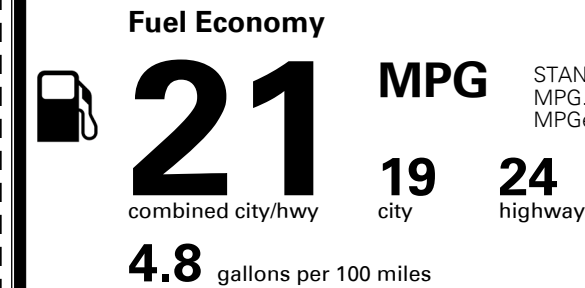

\$210.00
 \$50.00

MSRP INCLUDING OPTIONS

\$ 36,250.00

INLAND FREIGHT AND HANDLING

\$ 1,045.00

TOTAL MANUFACTURER'S SUGGESTED RETAIL PRICE ▶

\$ 37,295.00

EPA DOT Fuel Economy and Environment

Gasoline Vehicle

You spend
\$2,250
 more in fuel costs
 over 5 years
 compared to the
 average new vehicle.

Annual fuel cost
\$1,950

Actual results will vary for many reasons, including driving conditions and how you drive and maintain your vehicle. The average new vehicle gets 27 MPG and costs \$7,500 to fuel over 5 years. Cost estimates are based on 15,000 miles per year at \$ 2.70 per gallon. MPGe is miles per gasoline gallon equivalent. Vehicle emissions are a significant cause of climate change and smog.