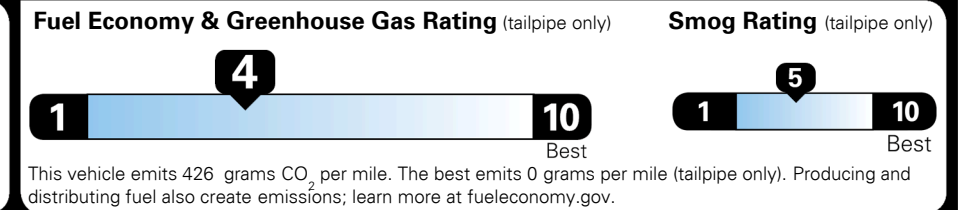

You spend
$2,250
more in fuel costs
over 5 years
compared to the
average new vehicle.

Annual fuel cost
$1,950