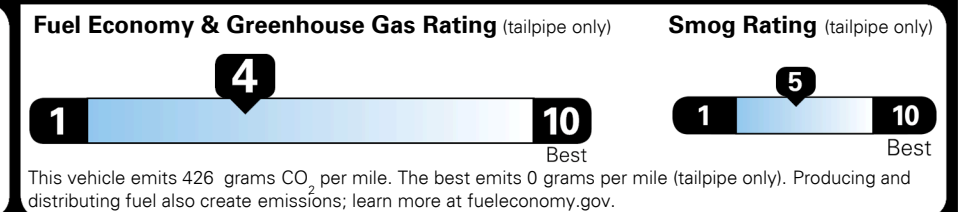

## EPA DOT Fuel Economy and Environment

Gasoline Vehicle

**You spend \$2,250 more in fuel costs over 5 years** compared to the average new vehicle.

**Annual fuel cost \$1,950**

Actual results will vary for many reasons, including driving conditions and how you drive and maintain your vehicle. The average new vehicle gets 27 MPG and costs \$7,500 to fuel over 5 years. Cost estimates are based on 15,000 miles per year at \$ 2.70 per gallon. MPGe is miles per gasoline gallon equivalent. Vehicle emissions are a significant cause of climate change and smog.