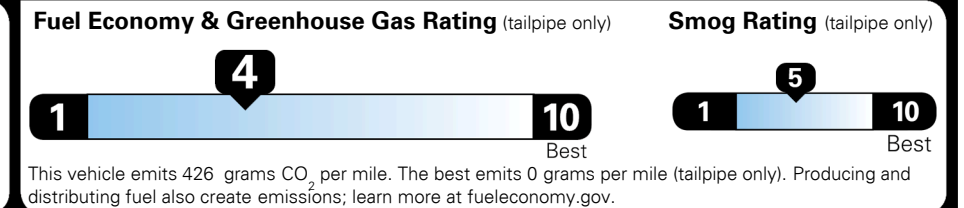

Actual results will vary for many reasons, including driving conditions and how you drive and maintain your vehicle. The average new vehicle gets 27 MPG and costs $7,500 to fuel over 5 years. Cost estimates are based on 15,000 miles per year at $ 2.70 per gallon. MPGe is miles per gasoline gallon equivalent. Vehicle emissions are a significant cause of climate change and smog.

fueleconomy.gov

Calculate personalized estimates and compare vehicles

GOVERNMENT 5-STAR SAFETY RATINGS

Overall Vehicle Score		Not Rated
Based on the combined rating of frontal, side and rollover. Should ONLY be compared to other vehicles of similar size and weight.		
Frontal	Driver	Not Rated
Crash	Passenger	Not Rated
Based on the risk of injury in a frontal impact. Should ONLY be compared to other vehicles of similar size and weight.		
Side	Front seat	Not Rated
Crash	Rear seat	Not Rated
Star ratings based on the risk of injury in a side impact.		
Rollover		Not Rated
Star ratings based on the risk of rollover in a single-vehicle crash.		

Star ratings range from 1 to 5 stars (★★★★★) with 5 being the highest. Source: National Highway Traffic Safety Administration (NHTSA). www.safercar.gov or 1-888-327-4236

Manufacturer's suggested retail price includes Manufacturer's recommended pre-delivery service. License and title fees, state and local taxes and other dealer installed options and accessories are not included in the manufacturer's suggested retail price.

PARTS CONTENT INFORMATION

FOR VEHICLES IN THIS CAR LINE U.S./CANADIAN PARTS CONTENT: 51 %

MAJOR SOURCES OF FOREIGN PARTS: KOREA: 49%

NOTE: PARTS CONTENT DOES NOT INCLUDE FINAL ASSEMBLY, DISTRIBUTION, OR OTHER NON-PARTS COSTS.

FOR THIS VEHICLE FINAL ASSEMBLY POINT: WEST POINT, GA, USA

COUNTRY OF ORIGIN
ENGINE: KOREA
TRANSMISSION: USA