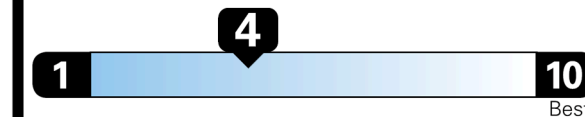

Fuel Economy & Greenhouse Gas Rating (tailpipe only)