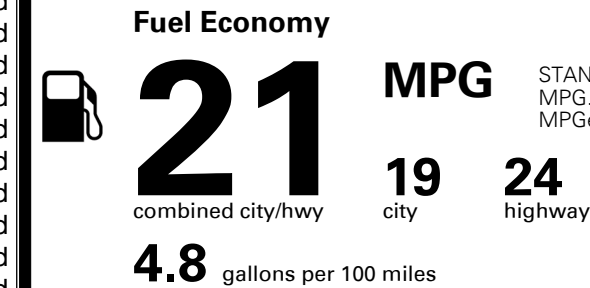

EPA DOT Fuel Economy and Environment

Gasoline Vehicle

STANDARD SUVs range from 13 to 93 MPG. The best vehicle rates 136 MPGe.

You spend
$2,250
more in fuel costs
over 5 years
compared to the
average new vehicle.

Annual fuel cost
$1,950