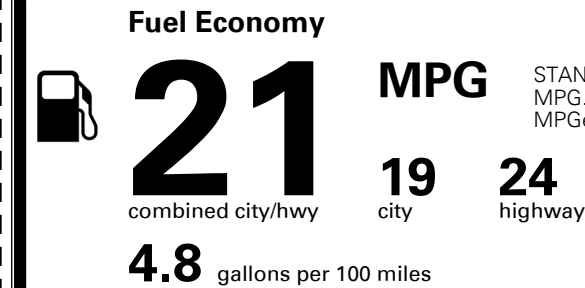

\$395.00
 \$210.00
 \$50.00
 \$60.00

MSRP INCLUDING OPTIONS

\$ 36,705.00

INLAND FREIGHT AND HANDLING

\$ 1,045.00

TOTAL MANUFACTURER'S SUGGESTED RETAIL PRICE ▶

\$ 37,750.00

EPA DOT Fuel Economy and Environment

Gasoline Vehicle

STANDARD SUVs range from 13 to 93 MPG. The best vehicle rates 136 MPGe.

You spend
\$2,250
 more in fuel costs
 over 5 years
 compared to the
 average new vehicle.

Annual fuel cost
\$1,950