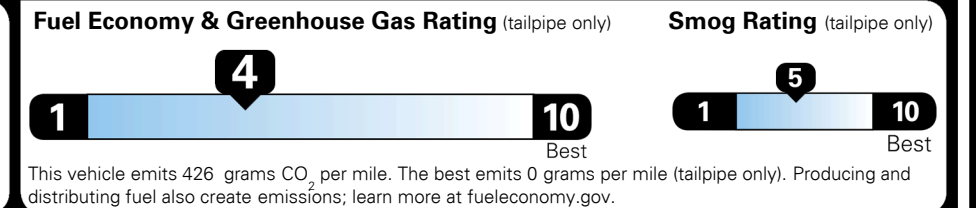

Actual results will vary for many reasons, including driving conditions and how you drive and maintain your vehicle. The average new vehicle gets 27 MPG and costs $7,500 to fuel over 5 years. Cost estimates are based on 15,000 miles per year at $ 2.70 per gallon. MPGe is miles per gasoline gallon equivalent. Vehicle emissions are a significant cause of climate change and smog.

fueleconomy.gov

Calculate personalized estimates and compare vehicles

GOVERNMENT 5-STAR SAFETY RATINGS

Overall Vehicle Score	Not Rated	
Based on the combined rating of frontal, side and rollover. Should ONLY be compared to other vehicles of similar size and weight.		
Frontal	Driver	Not Rated
Crash	Passenger	Not Rated
Based on the risk of injury in a frontal impact. Should ONLY be compared to other vehicles of similar size and weight.		
Side	Front seat	Not Rated
Crash	Rear seat	Not Rated
Star ratings based on the risk of injury in a side impact.		
Rollover	Not Rated	
Star ratings based on the risk of rollover in a single-vehicle crash.		

Star ratings range from 1 to 5 stars (★★★★★) with 5 being the highest.
Source: National Highway Traffic Safety Administration (NHTSA).
www.safercar.gov or 1-888-327-4236

Manufacturer's suggested retail price includes Manufacturer's recommended pre-delivery service. License and title fees, state and local taxes and other dealer installed options and accessories are not included in the manufacturer's suggested retail price.

PARTS CONTENT INFORMATION

FOR VEHICLES IN THIS CAR LINE U.S./CANADIAN PARTS CONTENT: 51 %

MAJOR SOURCES OF FOREIGN PARTS: KOREA: 49%

NOTE: PARTS CONTENT DOES NOT INCLUDE FINAL ASSEMBLY, DISTRIBUTION, OR OTHER NON-PARTS COSTS.

FOR THIS VEHICLE FINAL ASSEMBLY POINT: WEST POINT, GA, USA

COUNTRY OF ORIGIN
ENGINE: KOREA
TRANSMISSION: USA