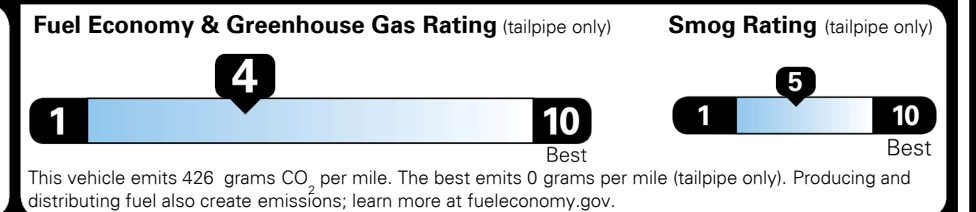

You spend **$2,250** more in fuel costs over 5 years compared to the average new vehicle.

Annual fuel cost **$1,950**

Actual results will vary for many reasons, including driving conditions and how you drive and maintain your vehicle. The average new vehicle gets 27 MPG and costs $7,500 to fuel over 5 years. Cost estimates are based on 15,000 miles per year at $ 2.70 per gallon. MPGe is miles per gasoline gallon equivalent. Vehicle emissions are a significant cause of climate change and smog.

fueleconomy.gov

Calculate personalized estimates and compare vehicles

GOVERNMENT 5-STAR SAFETY RATINGS

Overall Vehicle Score	Not Rated	
Based on the combined rating of frontal, side and rollover. Should ONLY be compared to other vehicles of similar size and weight.		
Frontal Crash	Driver	Not Rated
	Passenger	Not Rated
Based on the risk of injury in a frontal impact. Should ONLY be compared to other vehicles of similar size and weight.		
Side Crash	Front seat	Not Rated
	Rear seat	Not Rated
Star ratings based on the risk of injury in a side impact.		
Rollover	Not Rated	
Star ratings based on the risk of rollover in a single-vehicle crash.		

Star ratings range from 1 to 5 stars (★★★★★) with 5 being the highest. Source: National Highway Traffic Safety Administration (NHTSA). www.safercar.gov or 1-888-327-4236

Manufacturer's suggested retail price includes Manufacturer's recommended pre-delivery service. License and title fees, state and local taxes and other dealer installed options and accessories are not included in the manufacturer's suggested retail price.

PARTS CONTENT INFORMATION

FOR VEHICLES IN THIS CAR LINE U.S./CANADIAN PARTS CONTENT: 51 %

MAJOR SOURCES OF FOREIGN PARTS: KOREA: 49%

NOTE: PARTS CONTENT DOES NOT INCLUDE FINAL ASSEMBLY, DISTRIBUTION, OR OTHER NON-PARTS COSTS.

FOR THIS VEHICLE FINAL ASSEMBLY POINT: WEST POINT, GA, USA

COUNTRY OF ORIGIN
ENGINE: KOREA
TRANSMISSION: USA