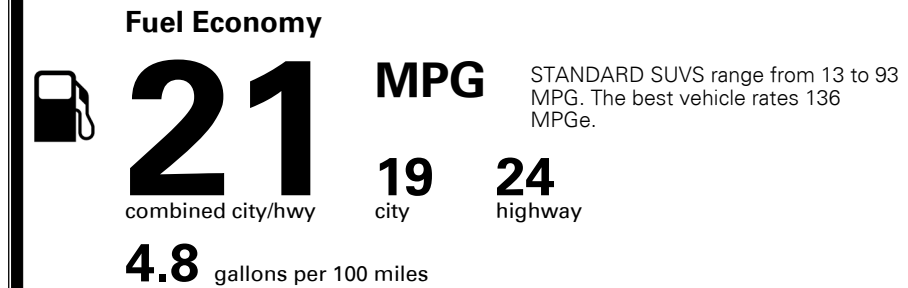

MSRP INCLUDING OPTIONS \$ 36,820.00

INLAND FREIGHT AND HANDLING \$ 1,045.00

TOTAL MANUFACTURER'S SUGGESTED RETAIL PRICE ▶ \$ 37,865.00

EPA DOT Fuel Economy and Environment

Gasoline Vehicle

You spend \$2,250 more in fuel costs over 5 years
 compared to the average new vehicle.