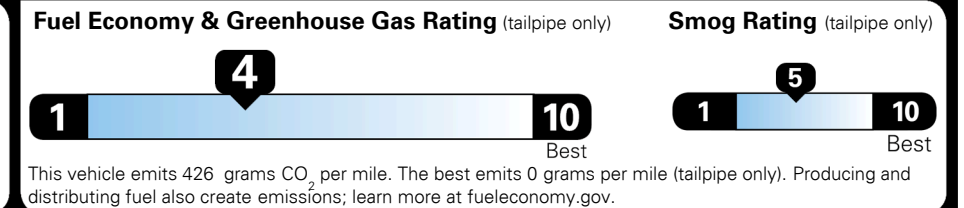

You spend $2,250 more in fuel costs over 5 years
compared to the average new vehicle.

Annual fuel cost $1,950

Actual results will vary for many reasons, including driving conditions and how you drive and maintain your vehicle. The average new vehicle gets 27 MPG and costs $7,500 to fuel over 5 years. Cost estimates are based on 15,000 miles per year at $ 2.70 per gallon. MPGe is miles per gasoline gallon equivalent. Vehicle emissions are a significant cause of climate change and smog.

fueleconomy.gov

Calculate personalized estimates and compare vehicles

GOVERNMENT 5-STAR SAFETY RATINGS

Overall Vehicle Score		Not Rated
Based on the combined rating of frontal, side and rollover. Should ONLY be compared to other vehicles of similar size and weight.		
Frontal	Driver	Not Rated
Crash	Passenger	Not Rated
Based on the risk of injury in a frontal impact. Should ONLY be compared to other vehicles of similar size and weight.		
Side	Front seat	Not Rated
Crash	Rear seat	Not Rated
Star ratings based on the risk of injury in a side impact.		
Rollover		Not Rated
Star ratings based on the risk of rollover in a single-vehicle crash.		

Star ratings range from 1 to 5 stars (★★★★★) with 5 being the highest.
Source: National Highway Traffic Safety Administration (NHTSA).
www.safercar.gov or 1-888-327-4236

Manufacturer's suggested retail price includes Manufacturer's recommended pre-delivery service. License and title fees, state and local taxes and other dealer installed options and accessories are not included in the manufacturer's suggested retail price.

PARTS CONTENT INFORMATION

FOR VEHICLES IN THIS CAR LINE U.S./CANADIAN PARTS CONTENT: 51 %

MAJOR SOURCES OF FOREIGN PARTS: KOREA: 49%

NOTE: PARTS CONTENT DOES NOT INCLUDE FINAL ASSEMBLY, DISTRIBUTION, OR OTHER NON-PARTS COSTS.

FOR THIS VEHICLE FINAL ASSEMBLY POINT: WEST POINT, GA, USA

COUNTRY OF ORIGIN ENGINE: KOREA
TRANSMISSION: USA