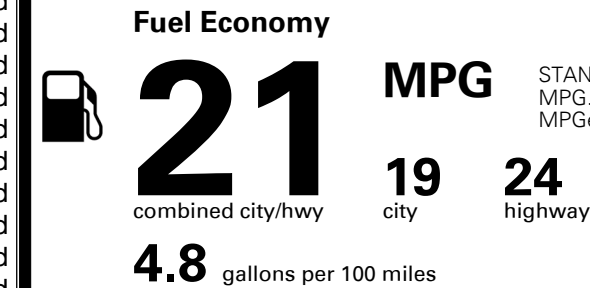

\$310.00
 \$210.00

MSRP INCLUDING OPTIONS

\$ 36,510.00

INLAND FREIGHT AND HANDLING

\$ 1,045.00

TOTAL MANUFACTURER'S SUGGESTED RETAIL PRICE ▶

\$ 37,555.00

EPA DOT Fuel Economy and Environment

Gasoline Vehicle

STANDARD SUVs range from 13 to 93 MPG. The best vehicle rates 136 MPGe.

You spend
\$2,250
 more in fuel costs
 over 5 years
 compared to the
 average new vehicle.

Annual fuel cost
\$1,950