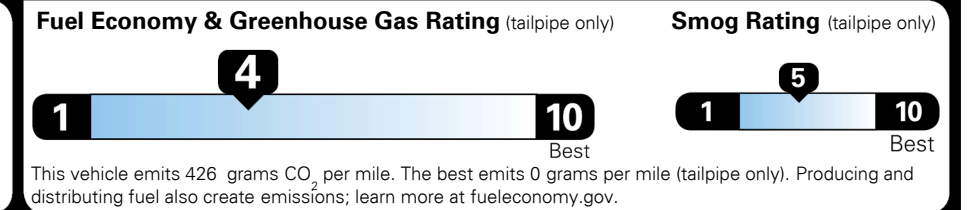

\$310.00
 \$210.00

MSRP INCLUDING OPTIONS

\$ 36,510.00

INLAND FREIGHT AND HANDLING

\$ 1,045.00

TOTAL MANUFACTURER'S SUGGESTED RETAIL PRICE ▶

\$ 37,555.00

EPA DOT Fuel Economy and Environment

Gasoline Vehicle

STANDARD SUVs range from 13 to 93 MPG. The best vehicle rates 136 MPGe.

You spend
\$2,250
 more in fuel costs
 over 5 years
 compared to the
 average new vehicle.

Annual fuel cost
\$1,950