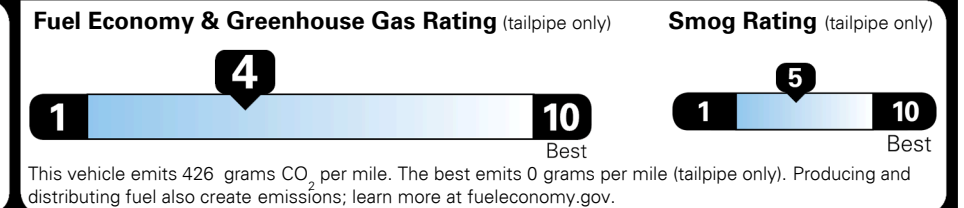

## EPA DOT Fuel Economy and Environment

Gasoline Vehicle

**You spend \$2,250 more in fuel costs over 5 years**  
 compared to the average new vehicle.

**Annual fuel cost \$1,950**

Actual results will vary for many reasons, including driving conditions and how you drive and maintain your vehicle. The average new vehicle gets 27 MPG and costs \$7,500 to fuel over 5 years. Cost estimates are based on 15,000 miles per year at \$ 2.70 per gallon. MPGe is miles per gasoline gallon equivalent. Vehicle emissions are a significant cause of climate change and smog.