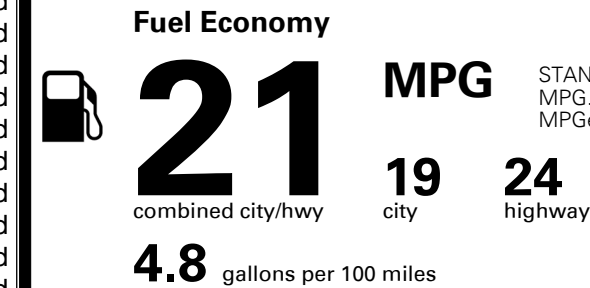

## EPA DOT Fuel Economy and Environment

Gasoline Vehicle

You spend  
**\$2,250**  
 more in fuel costs  
 over 5 years  
 compared to the  
 average new vehicle.

Annual fuel cost  
**\$1,950**

Actual results will vary for many reasons, including driving conditions and how you drive and maintain your vehicle. The average new vehicle gets 27 MPG and costs \$7,500 to fuel over 5 years. Cost estimates are based on 15,000 miles per year at \$ 2.70 per gallon. MPGe is miles per gasoline gallon equivalent. Vehicle emissions are a significant cause of climate change and smog.