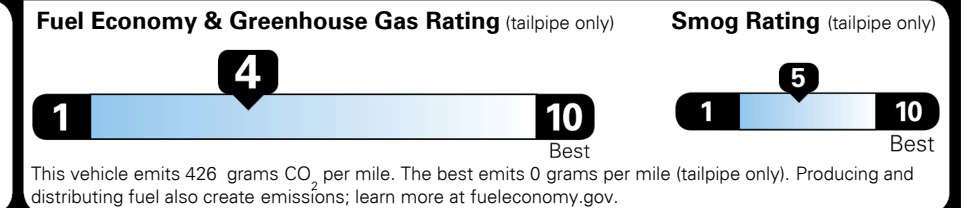

## EPA DOT Fuel Economy and Environment

Gasoline Vehicle

You spend  
**\$2,250**  
 more in fuel costs  
 over 5 years  
 compared to the  
 average new vehicle.

Annual fuel cost  
**\$1,950**

Actual results will vary for many reasons, including driving conditions and how you drive and maintain your vehicle. The average new vehicle gets 27 MPG and costs \$7,500 to fuel over 5 years. Cost estimates are based on 15,000 miles per year at \$ 2.70 per gallon. MPGe is miles per gasoline gallon equivalent. Vehicle emissions are a significant cause of climate change and smog.