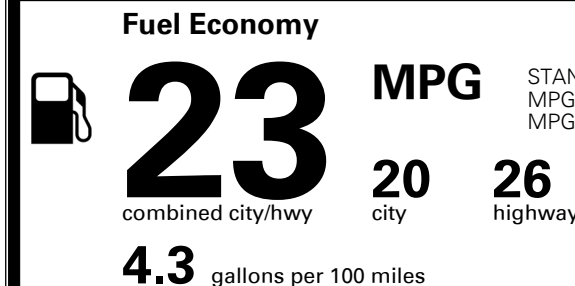

MSRP INCLUDING OPTIONS

\$ 35,530.00

INLAND FREIGHT AND HANDLING

\$ 1,045.00

TOTAL MANUFACTURER'S SUGGESTED RETAIL PRICE ▶

\$ 36,575.00

EPA DOT Fuel Economy and Environment

Gasoline Vehicle