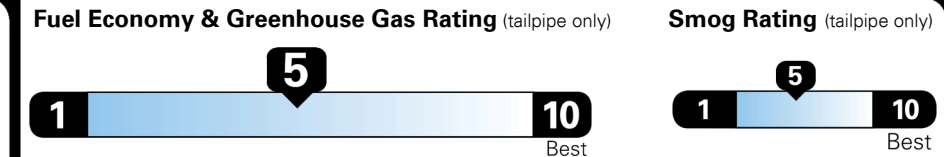

You spend $1,250 more in fuel costs over 5 years compared to the average new vehicle.

Annual fuel cost $1,750