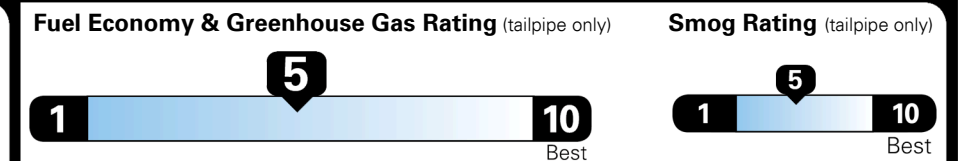

## EPA DOT Fuel Economy and Environment

Gasoline Vehicle

You spend  
**\$1,250**  
 more in fuel costs  
 over 5 years  
 compared to the  
 average new vehicle.

Annual fuel cost  
**\$1,750**

This vehicle emits 395 grams CO<sub>2</sub> per mile. The best emits 0 grams per mile (tailpipe only). Producing and distributing fuel also create emissions; learn more at fueleconomy.gov.