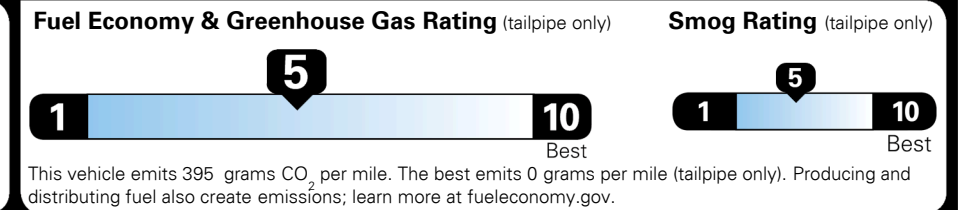

Actual results will vary for many reasons, including driving conditions and how you drive and maintain your vehicle. The average new vehicle gets 27 MPG and costs $7,500 to fuel over 5 years. Cost estimates are based on 15,000 miles per year at $ 2.70 per gallon. MPGe is miles per gasoline gallon equivalent. Vehicle emissions are a significant cause of climate change and smog.

fueleconomy.gov

Calculate personalized estimates and compare vehicles

GOVERNMENT 5-STAR SAFETY RATINGS

Overall Vehicle Score	Not Rated	
Based on the combined rating of frontal, side and rollover. Should ONLY be compared to other vehicles of similar size and weight.		
Frontal Crash	Driver	Not Rated
	Passenger	Not Rated
Based on the risk of injury in a frontal impact. Should ONLY be compared to other vehicles of similar size and weight.		
Side Crash	Front seat	Not Rated
	Rear seat	Not Rated
Star ratings based on the risk of injury in a side impact.		
Rollover	Not Rated	
Star ratings based on the risk of rollover in a single-vehicle crash.		

Star ratings range from 1 to 5 stars (★★★★★) with 5 being the highest.
Source: National Highway Traffic Safety Administration (NHTSA).
www.safercar.gov or 1-888-327-4236

Manufacturer's suggested retail price includes Manufacturer's recommended pre-delivery service. License and title fees, state and local taxes and other dealer installed options and accessories are not included in the manufacturer's suggested retail price.

PARTS CONTENT INFORMATION

FOR VEHICLES IN THIS CAR LINE U.S./CANADIAN PARTS CONTENT: 51 %

MAJOR SOURCES OF FOREIGN PARTS: KOREA: 49%

NOTE: PARTS CONTENT DOES NOT INCLUDE FINAL ASSEMBLY, DISTRIBUTION, OR OTHER NON-PARTS COSTS.

FOR THIS VEHICLE FINAL ASSEMBLY POINT: WEST POINT, GA, USA

COUNTRY OF ORIGIN ENGINE: KOREA

TRANSMISSION: USA