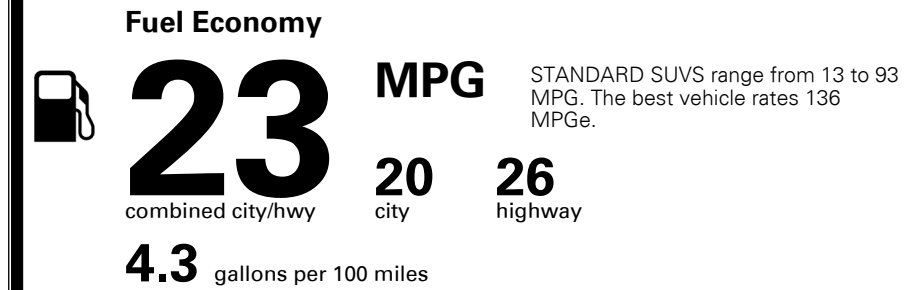

EPA DOT Fuel Economy and Environment

Gasoline Vehicle

You spend $1,250 more in fuel costs over 5 years
compared to the average new vehicle.

Annual fuel cost $1,750