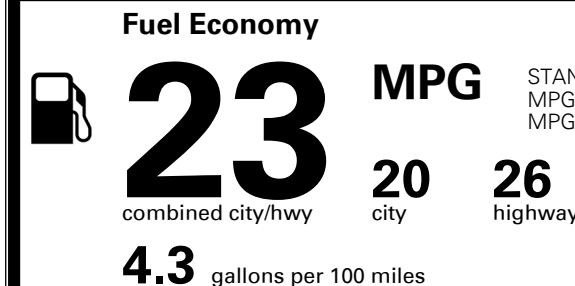

EPA DOT Fuel Economy and Environment

Gasoline Vehicle