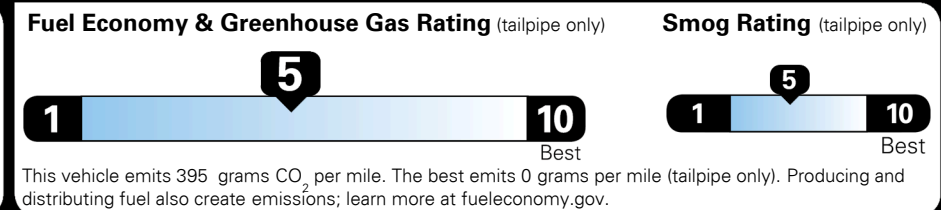

\$310.00
 \$210.00

INLAND FREIGHT AND HANDLING

TOTAL MANUFACTURER'S SUGGESTED RETAIL PRICE ▶ \$ 35,555.00

EPA DOT Fuel Economy and Environment

Gasoline Vehicle

Fuel Economy

23 MPG
 combined city/hwy

20 MPG
 city

26 MPG
 highway

4.3 gallons per 100 miles

STANDARD SUVs range from 13 to 93 MPG. The best vehicle rates 136 MPGe.

You spend \$1,250 more in fuel costs over 5 years
 compared to the average new vehicle.

Annual fuel cost \$1,750