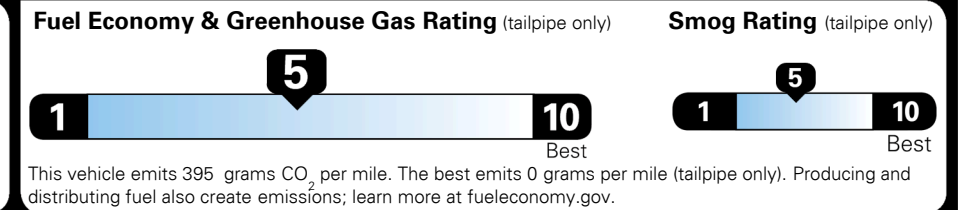

EPA DOT Fuel Economy and Environment

Gasoline Vehicle

Fuel Economy

23 MPG
combined city/hwy

20 MPG
city

26 MPG
highway

4.3 gallons per 100 miles

STANDARD SUVs range from 13 to 93 MPG. The best vehicle rates 136 MPGe.

You spend $1,250 more in fuel costs over 5 years
compared to the average new vehicle.

Annual fuel cost $1,750