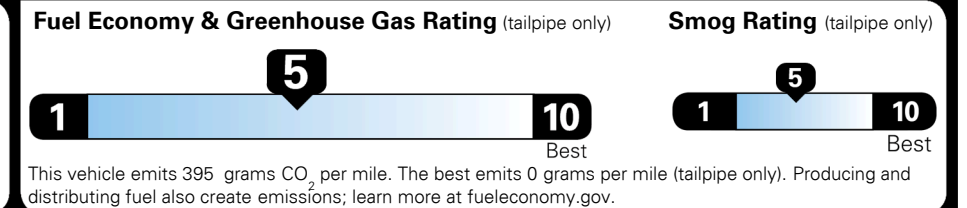

You spend
$1,250
more in fuel costs
over 5 years
compared to the
average new vehicle.

Annual fuel cost
$1,750

Actual results will vary for many reasons, including driving conditions and how you drive and maintain your vehicle. The average new vehicle gets 27 MPG and costs $7,500 to fuel over 5 years. Cost estimates are based on 15,000 miles per year at $ 2.70 per gallon. MPGe is miles per gasoline gallon equivalent. Vehicle emissions are a significant cause of climate change and smog.

fueleconomy.gov

Calculate personalized estimates and compare vehicles

GOVERNMENT 5-STAR SAFETY RATINGS

Overall Vehicle Score	Not Rated	
Based on the combined rating of frontal, side and rollover. Should ONLY be compared to other vehicles of similar size and weight.		
Frontal	Driver	Not Rated
Crash	Passenger	Not Rated
Based on the risk of injury in a frontal impact. Should ONLY be compared to other vehicles of similar size and weight.		
Side	Front seat	Not Rated
Crash	Rear seat	Not Rated
Star ratings based on the risk of injury in a side impact.		
Rollover	Not Rated	
Star ratings based on the risk of rollover in a single-vehicle crash.		

Star ratings range from 1 to 5 stars (★★★★★) with 5 being the highest.
Source: National Highway Traffic Safety Administration (NHTSA).
www.safercar.gov or 1-888-327-4236

Manufacturer's suggested retail price includes Manufacturer's recommended pre-delivery service. License and title fees, state and local taxes and other dealer installed options and accessories are not included in the manufacturer's suggested retail price.

PARTS CONTENT INFORMATION

FOR VEHICLES IN THIS CAR LINE U.S./CANADIAN PARTS CONTENT: 51 %

MAJOR SOURCES OF FOREIGN PARTS: KOREA: 49%

NOTE: PARTS CONTENT DOES NOT INCLUDE FINAL ASSEMBLY, DISTRIBUTION, OR OTHER NON-PARTS COSTS.

FOR THIS VEHICLE FINAL ASSEMBLY POINT: WEST POINT, GA, USA

COUNTRY OF ORIGIN
ENGINE: KOREA
TRANSMISSION: USA

TOTAL ADDITIONAL WEIGHT: 11.3