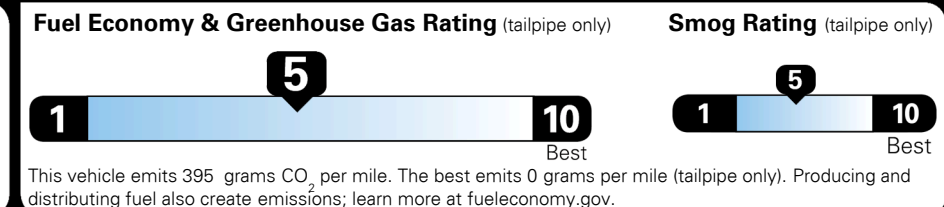

## EPA DOT Fuel Economy and Environment

Gasoline Vehicle

**You spend \$1,250 more in fuel costs over 5 years**  
 compared to the average new vehicle.

**Annual fuel cost \$1,750**

Actual results will vary for many reasons, including driving conditions and how you drive and maintain your vehicle. The average new vehicle gets 27 MPG and costs \$7,500 to fuel over 5 years. Cost estimates are based on 15,000 miles per year at \$ 2.70 per gallon. MPGe is miles per gasoline gallon equivalent. Vehicle emissions are a significant cause of climate change and smog.