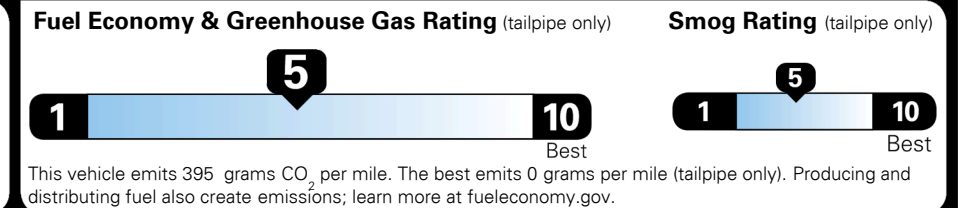

\$ 35,815.00

EPA DOT Fuel Economy and Environment

Gasoline Vehicle

You spend
\$1,250
 more in fuel costs
 over 5 years
 compared to the
 average new vehicle.

Annual fuel cost
\$1,750

Actual results will vary for many reasons, including driving conditions and how you drive and maintain your vehicle. The average new vehicle gets 27 MPG and costs \$7,500 to fuel over 5 years. Cost estimates are based on 15,000 miles per year at \$ 2.70 per gallon. MPGe is miles per gasoline gallon equivalent. Vehicle emissions are a significant cause of climate change and smog.