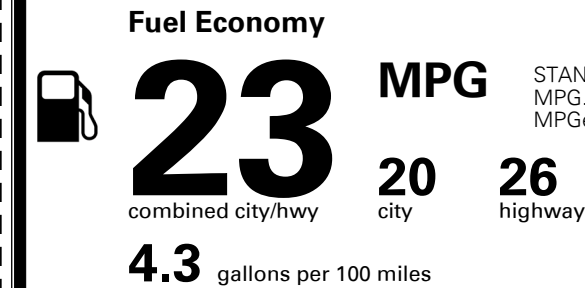

\$ 35,815.00

EPA DOT Fuel Economy and Environment

Gasoline Vehicle

You spend
\$1,250
 more in fuel costs
 over 5 years
 compared to the
 average new vehicle.

Annual fuel cost
\$1,750

Actual results will vary for many reasons, including driving conditions and how you drive and maintain your vehicle. The average new vehicle gets 27 MPG and costs \$7,500 to fuel over 5 years. Cost estimates are based on 15,000 miles per year at \$ 2.70 per gallon. MPGe is miles per gasoline gallon equivalent. Vehicle emissions are a significant cause of climate change and smog.