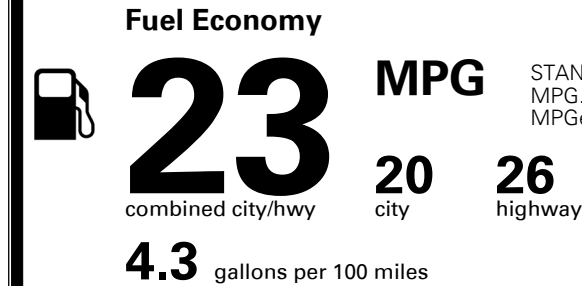

## EPA DOT Fuel Economy and Environment

Gasoline Vehicle

STANDARD SUVs range from 13 to 93 MPG. The best vehicle rates 136 MPGe.

**You spend \$1,250 more in fuel costs over 5 years** compared to the average new vehicle.