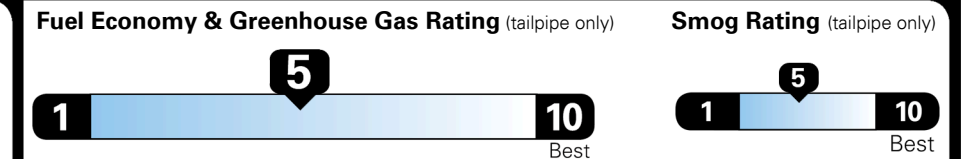

This vehicle emits 395 grams CO₂ per mile. The best emits 0 grams per mile (tailpipe only). Producing and distributing fuel also create emissions; learn more at fueleconomy.gov.

Actual results will vary for many reasons, including driving conditions and how you drive and maintain your vehicle. The average new vehicle gets 27 MPG and costs $7,500 to fuel over 5 years. Cost estimates are based on 15,000 miles per year at $ 2.70 per gallon. MPGe is miles per gasoline gallon equivalent. Vehicle emissions are a significant cause of climate change and smog.

fueleconomy.gov

Calculate personalized estimates and compare vehicles

GOVERNMENT 5-STAR SAFETY RATINGS

Overall Vehicle Score   **Not Rated**

Based on the combined rating of frontal, side and rollover.
Should ONLY be compared to other vehicles of similar size and weight.

Frontal   Driver   **Not Rated**

Crash   Passenger   **Not Rated**

Based on the risk of injury in a frontal impact.
Should ONLY be compared to other vehicles of similar size and weight.

Side   Front seat   **Not Rated**

Crash   Rear seat   **Not Rated**

Star ratings based on the risk of injury in a side impact.

Rollover   **Not Rated**

Star ratings based on the risk of rollover in a single-vehicle crash.

Star ratings range from 1 to 5 stars (★★★★★) with 5 being the highest.

Source: National Highway Traffic Safety Administration (NHTSA).

www.safercar.gov or 1-888-327-4236

Manufacturer's suggested retail price includes Manufacturer's recommended pre-delivery service. License and title fees, state and local taxes and other dealer installed options and accessories are not included in the manufacturer's suggested retail price.

PARTS CONTENT INFORMATION

FOR VEHICLES IN THIS CAR LINE U.S./CANADIAN PARTS CONTENT: 51 %

MAJOR SOURCES OF FOREIGN PARTS: KOREA: 49%

NOTE: PARTS CONTENT DOES NOT INCLUDE FINAL ASSEMBLY, DISTRIBUTION, OR OTHER NON-PARTS COSTS.

FOR THIS VEHICLE FINAL ASSEMBLY POINT: WEST POINT, GA, USA

COUNTRY OF ORIGIN

ENGINE: KOREA

TRANSMISSION: USA