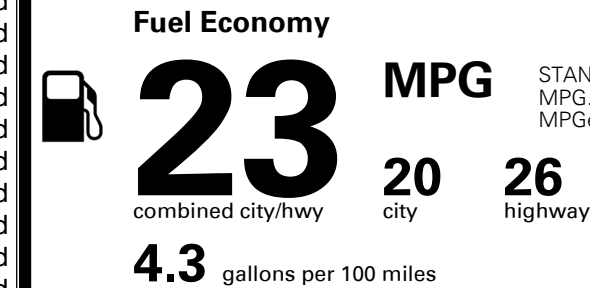

\$ 35,805.00

TOTAL ADDITIONAL WEIGHT: 17.5

EPA DOT Fuel Economy and Environment

Gasoline Vehicle

STANDARD SUVs range from 13 to 93 MPG. The best vehicle rates 136 MPGe.

You spend
\$1,250
 more in fuel costs
 over 5 years
 compared to the
 average new vehicle.