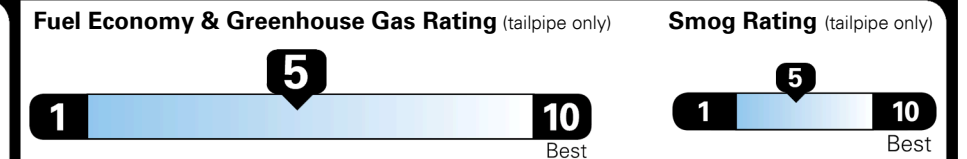

STANDARD SUVs range from 13 to 93 MPG. The best vehicle rates 136 MPGe.

You spend
$1,250
more in fuel costs
over 5 years
compared to the
average new vehicle.

Annual fuel cost
$1,750

This vehicle emits 395 grams CO₂ per mile. The best emits 0 grams per mile (tailpipe only). Producing and distributing fuel also create emissions; learn more at fueleconomy.gov.

Actual results will vary for many reasons, including driving conditions and how you drive and maintain your vehicle. The average new vehicle gets 27 MPG and costs $7,500 to fuel over 5 years. Cost estimates are based on 15,000 miles per year at $ 2.70 per gallon. MPGe is miles per gasoline gallon equivalent. Vehicle emissions are a significant cause of climate change and smog.

fueleconomy.gov

Calculate personalized estimates and compare vehicles

GOVERNMENT 5-STAR SAFETY RATINGS

Overall Vehicle Score   **Not Rated**

Based on the combined rating of frontal, side and rollover.
Should ONLY be compared to other vehicles of similar size and weight.

Frontal   Driver   **Not Rated**

Crash   Passenger   **Not Rated**

Based on the risk of injury in a frontal impact.
Should ONLY be compared to other vehicles of similar size and weight.

Side   Front seat   **Not Rated**

Crash   Rear seat   **Not Rated**

Star ratings based on the risk of injury in a side impact.

Rollover   **Not Rated**

Star ratings based on the risk of rollover in a single-vehicle crash.

Star ratings range from 1 to 5 stars (★★★★★) with 5 being the highest.

Source: National Highway Traffic Safety Administration (NHTSA).

www.safercar.gov or 1-888-327-4236

Manufacturer's suggested retail price includes Manufacturer's recommended pre-delivery service. License and title fees, state and local taxes and other dealer installed options and accessories are not included in the manufacturer's suggested retail price.

PARTS CONTENT INFORMATION

FOR VEHICLES IN THIS CAR LINE U.S./CANADIAN
PARTS CONTENT: 51 %

MAJOR SOURCES OF FOREIGN PARTS:
KOREA: 49%

NOTE: PARTS CONTENT DOES NOT INCLUDE FINAL ASSEMBLY, DISTRIBUTION, OR OTHER NON-PARTS COSTS.

FOR THIS VEHICLE
FINAL ASSEMBLY POINT:
WEST POINT, GA, USA

COUNTRY OF ORIGIN

ENGINE: **KOREA**

TRANSMISSION: **USA**

TOTAL ADDITIONAL WEIGHT: 12.1