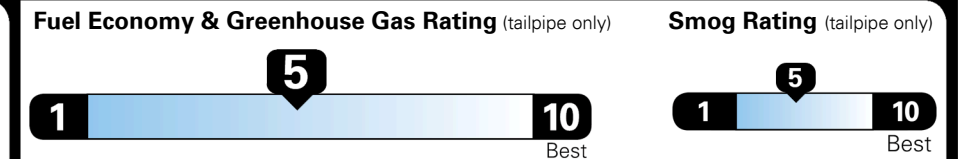

EPA DOT Fuel Economy and Environment

Gasoline Vehicle

Fuel Economy

23 MPG
combined city/hwy

20 MPG
city

26 MPG
highway

4.3 gallons per 100 miles

STANDARD SUVs range from 13 to 93 MPG. The best vehicle rates 136 MPGe.

You spend $1,250 more in fuel costs over 5 years
compared to the average new vehicle.

Annual fuel cost $1,750