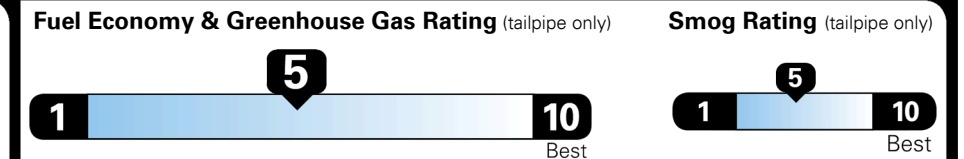

This vehicle emits 395 grams CO₂ per mile. The best emits 0 grams per mile (tailpipe only). Producing and distributing fuel also create emissions; learn more at fueleconomy.gov.

Actual results will vary for many reasons, including driving conditions and how you drive and maintain your vehicle. The average new vehicle gets 27 MPG and costs $7,500 to fuel over 5 years. Cost estimates are based on 15,000 miles per year at $ 2.70 per gallon. MPGe is miles per gasoline gallon equivalent. Vehicle emissions are a significant cause of climate change and smog.

fueleconomy.gov

Calculate personalized estimates and compare vehicles

GOVERNMENT 5-STAR SAFETY RATINGS

Overall Vehicle Score Not Rated

Based on the combined rating of frontal, side and rollover. Should ONLY be compared to other vehicles of similar size and weight.

Frontal Driver Not Rated

Crash Passenger Not Rated

Based on the risk of injury in a frontal impact. Should ONLY be compared to other vehicles of similar size and weight.

Side Front seat Not Rated

Crash Rear seat Not Rated

Star ratings based on the risk of injury in a side impact.

Rollover Not Rated

Star ratings based on the risk of rollover in a single-vehicle crash.

Star ratings range from 1 to 5 stars (★★★★★) with 5 being the highest.

Source: National Highway Traffic Safety Administration (NHTSA).

www.safercar.gov or 1-888-327-4236

Manufacturer's suggested retail price includes Manufacturer's recommended pre-delivery service. License and title fees, state and local taxes and other dealer installed options and accessories are not included in the manufacturer's suggested retail price.

PARTS CONTENT INFORMATION

FOR VEHICLES IN THIS CAR LINE U.S./CANADIAN PARTS CONTENT: 51 %

MAJOR SOURCES OF FOREIGN PARTS: KOREA: 49%

NOTE: PARTS CONTENT DOES NOT INCLUDE FINAL ASSEMBLY, DISTRIBUTION, OR OTHER NON-PARTS COSTS.

FOR THIS VEHICLE FINAL ASSEMBLY POINT: WEST POINT, GA, USA

COUNTRY OF ORIGIN

ENGINE: KOREA

TRANSMISSION: USA