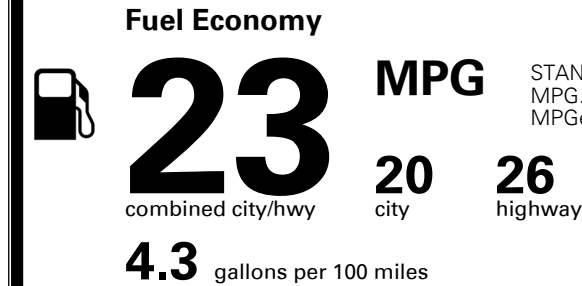

EPA DOT Fuel Economy and Environment

Gasoline Vehicle

STANDARD SUVs range from 13 to 93 MPG. The best vehicle rates 136 MPGe.

You spend $1,250 more in fuel costs over 5 years compared to the average new vehicle.

Annual fuel cost $1,750