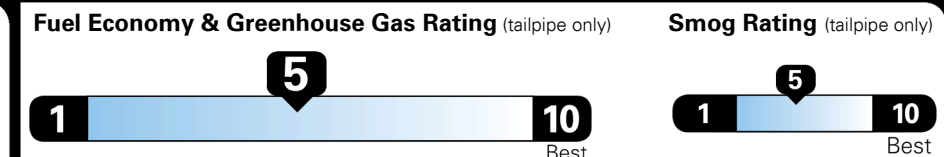

STANDARD SUVs range from 13 to 93 MPG. The best vehicle rates 136 MPGe.

You spend
$1,250
more in fuel costs
over 5 years
compared to the
average new vehicle.

Annual fuel cost
$1,750

This vehicle emits 395 grams CO₂ per mile. The best emits 0 grams per mile (tailpipe only). Producing and distributing fuel also create emissions; learn more at fueleconomy.gov.

Actual results will vary for many reasons, including driving conditions and how you drive and maintain your vehicle. The average new vehicle gets 27 MPG and costs $7,500 to fuel over 5 years. Cost estimates are based on 15,000 miles per year at $ 2.70 per gallon. MPGe is miles per gasoline gallon equivalent. Vehicle emissions are a significant cause of climate change and smog.

fueleconomy.gov

Calculate personalized estimates and compare vehicles

GOVERNMENT 5-STAR SAFETY RATINGS

Overall Vehicle Score Not Rated

Based on the combined rating of frontal, side and rollover.
Should ONLY be compared to other vehicles of similar size and weight.

Frontal Driver Not Rated

Crash Passenger Not Rated

Based on the risk of injury in a frontal impact.
Should ONLY be compared to other vehicles of similar size and weight.

Side Front seat Not Rated

Crash Rear seat Not Rated

Star ratings based on the risk of injury in a side impact.

Rollover Not Rated

Star ratings based on the risk of rollover in a single-vehicle crash.

Star ratings range from 1 to 5 stars (★★★★★) with 5 being the highest.

Source: National Highway Traffic Safety Administration (NHTSA).

www.safercar.gov or 1-888-327-4236

Manufacturer's suggested retail price includes Manufacturer's recommended pre-delivery service. License and title fees, state and local taxes and other dealer installed options and accessories are not included in the manufacturer's suggested retail price.

PARTS CONTENT INFORMATION

FOR VEHICLES IN THIS CAR LINE U.S./CANADIAN PARTS CONTENT: 51 %

MAJOR SOURCES OF FOREIGN PARTS: KOREA: 49%

NOTE: PARTS CONTENT DOES NOT INCLUDE FINAL ASSEMBLY, DISTRIBUTION, OR OTHER NON-PARTS COSTS.

FOR THIS VEHICLE FINAL ASSEMBLY POINT: WEST POINT, GA, USA

COUNTRY OF ORIGIN

ENGINE: KOREA

TRANSMISSION: USA

TOTAL ADDITIONAL WEIGHT: 11.9