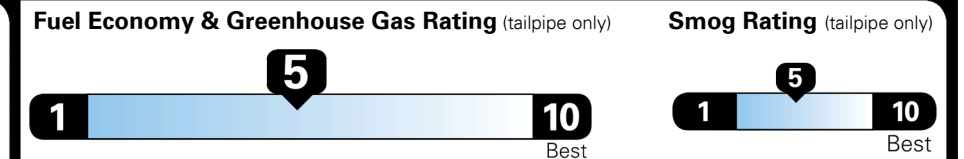

This vehicle emits 395 grams CO₂ per mile. The best emits 0 grams per mile (tailpipe only). Producing and distributing fuel also create emissions; learn more at fueleconomy.gov.

Actual results will vary for many reasons, including driving conditions and how you drive and maintain your vehicle. The average new vehicle gets 27 MPG and costs $7,500 to fuel over 5 years. Cost estimates are based on 15,000 miles per year at $ 2.70 per gallon. MPGe is miles per gasoline gallon equivalent. Vehicle emissions are a significant cause of climate change and smog.

fueleconomy.gov

Calculate personalized estimates and compare vehicles

GOVERNMENT 5-STAR SAFETY RATINGS

Overall Vehicle Score   **Not Rated**

Based on the combined rating of frontal, side and rollover.
Should ONLY be compared to other vehicles of similar size and weight.

Frontal   Driver   **Not Rated**

Crash   Passenger   **Not Rated**

Based on the risk of injury in a frontal impact.
Should ONLY be compared to other vehicles of similar size and weight.

Side   Front seat   **Not Rated**

Crash   Rear seat   **Not Rated**

Star ratings based on the risk of injury in a side impact.

Rollover   **Not Rated**

Star ratings based on the risk of rollover in a single-vehicle crash.

Star ratings range from 1 to 5 stars (★★★★★) with 5 being the highest.

Source: National Highway Traffic Safety Administration (NHTSA).

www.safercar.gov or 1-888-327-4236

Manufacturer's suggested retail price includes Manufacturer's recommended pre-delivery service. License and title fees, state and local taxes and other dealer installed options and accessories are not included in the manufacturer's suggested retail price.

PARTS CONTENT INFORMATION

FOR VEHICLES IN THIS CAR LINE U.S./CANADIAN PARTS CONTENT: 51 %

MAJOR SOURCES OF FOREIGN PARTS: KOREA: 49%

NOTE: PARTS CONTENT DOES NOT INCLUDE FINAL ASSEMBLY, DISTRIBUTION, OR OTHER NON-PARTS COSTS.

FOR THIS VEHICLE FINAL ASSEMBLY POINT: WEST POINT, GA, USA

COUNTRY OF ORIGIN

ENGINE: KOREA

TRANSMISSION: USA