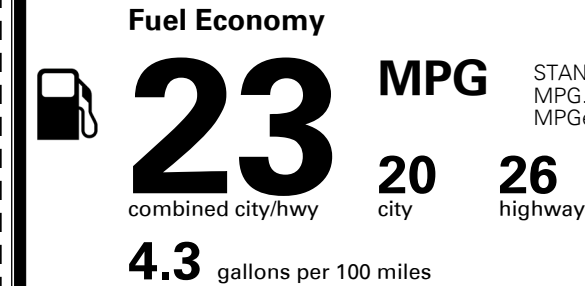

EPA DOT Fuel Economy and Environment

Gasoline Vehicle

STANDARD SUVs range from 13 to 93 MPG. The best vehicle rates 136 MPGe.

You spend
$1,250
more in fuel costs
over 5 years
compared to the
average new vehicle.

Annual fuel cost
$1,750