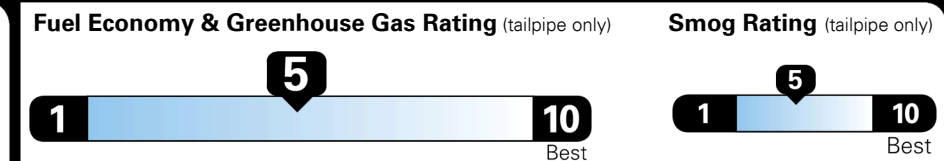

You spend $1,250 more in fuel costs over 5 years compared to the average new vehicle.

Annual fuel cost $1,750