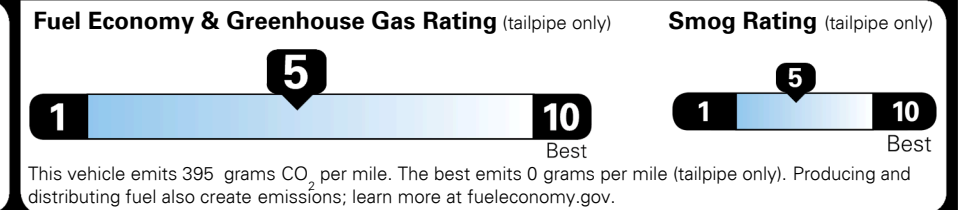

You spend $1,250 more in fuel costs over 5 years
compared to the average new vehicle.

Annual fuel cost $1,750

Actual results will vary for many reasons, including driving conditions and how you drive and maintain your vehicle. The average new vehicle gets 27 MPG and costs $7,500 to fuel over 5 years. Cost estimates are based on 15,000 miles per year at $ 2.70 per gallon. MPGe is miles per gasoline gallon equivalent. Vehicle emissions are a significant cause of climate change and smog.

fueleconomy.gov

Calculate personalized estimates and compare vehicles

GOVERNMENT 5-STAR SAFETY RATINGS

Overall Vehicle Score Not Rated

Based on the combined rating of frontal, side and rollover. Should ONLY be compared to other vehicles of similar size and weight.

Frontal Crash Not Rated

Based on the risk of injury in a frontal impact. Should ONLY be compared to other vehicles of similar size and weight.

Side Crash Not Rated

Star ratings based on the risk of injury in a side impact.

Rollover Not Rated

Star ratings based on the risk of rollover in a single-vehicle crash.

Star ratings range from 1 to 5 stars (★★★★★) with 5 being the highest.

Source: National Highway Traffic Safety Administration (NHTSA).

www.safercar.gov or 1-888-327-4236

Manufacturer's suggested retail price includes Manufacturer's recommended pre-delivery service. License and title fees, state and local taxes and other dealer installed options and accessories are not included in the manufacturer's suggested retail price.

PARTS CONTENT INFORMATION

FOR VEHICLES IN THIS CAR LINE U.S./CANADIAN PARTS CONTENT: 51 %

MAJOR SOURCES OF FOREIGN PARTS: KOREA: 49%

NOTE: PARTS CONTENT DOES NOT INCLUDE FINAL ASSEMBLY, DISTRIBUTION, OR OTHER NON-PARTS COSTS.

FOR THIS VEHICLE FINAL ASSEMBLY POINT: WEST POINT, GA, USA

COUNTRY OF ORIGIN

ENGINE: KOREA

TRANSMISSION: USA

TOTAL ADDITIONAL WEIGHT: 11.3