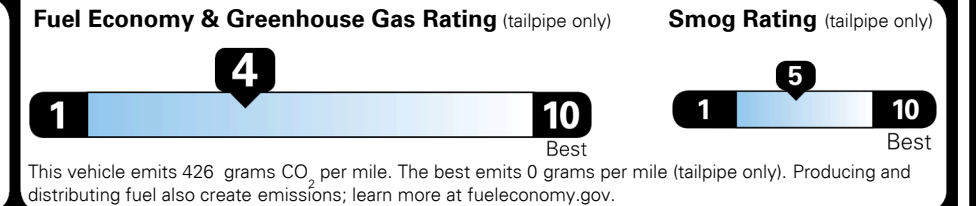

Actual results will vary for many reasons, including driving conditions and how you drive and maintain your vehicle. The average new vehicle gets 27 MPG and costs $7,500 to fuel over 5 years. Cost estimates are based on 15,000 miles per year at $ 2.70 per gallon. MPGe is miles per gasoline gallon equivalent. Vehicle emissions are a significant cause of climate change and smog.

fueleconomy.gov

Calculate personalized estimates and compare vehicles

GOVERNMENT 5-STAR SAFETY RATINGS

Overall Vehicle Score		Not Rated
Based on the combined rating of frontal, side and rollover. Should ONLY be compared to other vehicles of similar size and weight.		
Frontal	Driver	Not Rated
Crash	Passenger	Not Rated
Based on the risk of injury in a frontal impact. Should ONLY be compared to other vehicles of similar size and weight.		
Side	Front seat	Not Rated
Crash	Rear seat	Not Rated
Star ratings based on the risk of injury in a side impact.		
Rollover	Not Rated	
Star ratings based on the risk of rollover in a single-vehicle crash.		

Star ratings range from 1 to 5 stars (★★★★★) with 5 being the highest.
Source: National Highway Traffic Safety Administration (NHTSA).
www.safercar.gov or 1-888-327-4236

Manufacturer's suggested retail price includes Manufacturer's recommended pre-delivery service. License and title fees, state and local taxes and other dealer installed options and accessories are not included in the manufacturer's suggested retail price.

PARTS CONTENT INFORMATION

FOR VEHICLES IN THIS CAR LINE U.S./CANADIAN PARTS CONTENT: 51 %

MAJOR SOURCES OF FOREIGN PARTS: KOREA: 49%

NOTE: PARTS CONTENT DOES NOT INCLUDE FINAL ASSEMBLY, DISTRIBUTION, OR OTHER NON-PARTS COSTS.

FOR THIS VEHICLE FINAL ASSEMBLY POINT: WEST POINT, GA, USA

COUNTRY OF ORIGIN
ENGINE: KOREA
TRANSMISSION: USA