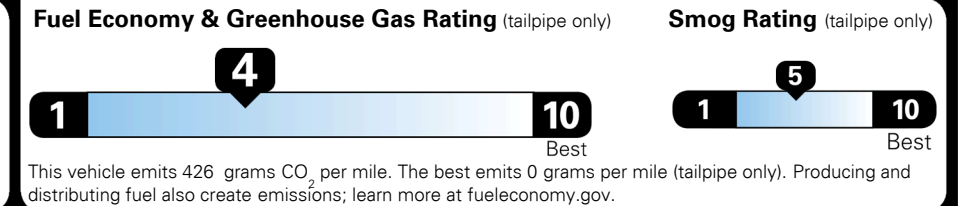

You spend $2,250 more in fuel costs over 5 years
compared to the average new vehicle.

Annual fuel cost $1,950

Actual results will vary for many reasons, including driving conditions and how you drive and maintain your vehicle. The average new vehicle gets 27 MPG and costs $7,500 to fuel over 5 years. Cost estimates are based on 15,000 miles per year at $ 2.70 per gallon. MPGe is miles per gasoline gallon equivalent. Vehicle emissions are a significant cause of climate change and smog.

fueleconomy.gov

Calculate personalized estimates and compare vehicles

GOVERNMENT 5-STAR SAFETY RATINGS

Overall Vehicle Score	Not Rated	
Based on the combined rating of frontal, side and rollover. Should ONLY be compared to other vehicles of similar size and weight.		
Frontal Crash	Driver	Not Rated
	Passenger	Not Rated
Based on the risk of injury in a frontal impact. Should ONLY be compared to other vehicles of similar size and weight.		
Side Crash	Front seat	Not Rated
	Rear seat	Not Rated
Star ratings based on the risk of injury in a side impact.		
Rollover	Not Rated	
Star ratings based on the risk of rollover in a single-vehicle crash.		

Star ratings range from 1 to 5 stars (★★★★★) with 5 being the highest.
Source: National Highway Traffic Safety Administration (NHTSA).
www.safercar.gov or 1-888-327-4236

Manufacturer's suggested retail price includes Manufacturer's recommended pre-delivery service. License and title fees, state and local taxes and other dealer installed options and accessories are not included in the manufacturer's suggested retail price.

PARTS CONTENT INFORMATION

FOR VEHICLES IN THIS CAR LINE U.S./CANADIAN PARTS CONTENT: 51 %

MAJOR SOURCES OF FOREIGN PARTS: KOREA: 49%

NOTE: PARTS CONTENT DOES NOT INCLUDE FINAL ASSEMBLY, DISTRIBUTION, OR OTHER NON-PARTS COSTS.

FOR THIS VEHICLE FINAL ASSEMBLY POINT: WEST POINT, GA, USA

COUNTRY OF ORIGIN ENGINE: KOREA
TRANSMISSION: USA

TOTAL ADDITIONAL WEIGHT: 73.2