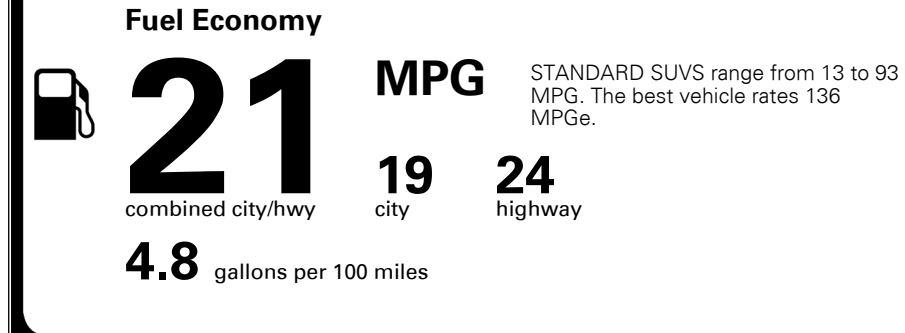

MSRP INCLUDING OPTIONS \$ 47,220.00
 INLAND FREIGHT AND HANDLING \$ 1,045.00

TOTAL MANUFACTURER'S SUGGESTED RETAIL PRICE ▶ \$ 48,265.00

EPA DOT Fuel Economy and Environment

Gasoline Vehicle

You spend \$2,250 more in fuel costs over 5 years
 compared to the average new vehicle.