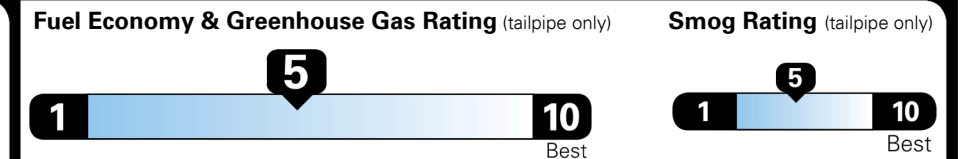

STANDARD SUVs range from 13 to 93 MPG. The best vehicle rates 136 MPGe.

You spend $1,250 more in fuel costs over 5 years compared to the average new vehicle.

Annual fuel cost $1,750

This vehicle emits 395 grams CO₂ per mile. The best emits 0 grams per mile (tailpipe only). Producing and distributing fuel also create emissions; learn more at fueleconomy.gov.

Actual results will vary for many reasons, including driving conditions and how you drive and maintain your vehicle. The average new vehicle gets 27 MPG and costs $7,500 to fuel over 5 years. Cost estimates are based on 15,000 miles per year at $ 2.70 per gallon. MPGe is miles per gasoline gallon equivalent. Vehicle emissions are a significant cause of climate change and smog.

fueleconomy.gov

Calculate personalized estimates and compare vehicles

GOVERNMENT 5-STAR SAFETY RATINGS

Overall Vehicle Score Not Rated

Based on the combined rating of frontal, side and rollover. Should ONLY be compared to other vehicles of similar size and weight.

Frontal	Driver	Not Rated
Crash	Passenger	Not Rated

Based on the risk of injury in a frontal impact. Should ONLY be compared to other vehicles of similar size and weight.

Side	Front seat	Not Rated
Crash	Rear seat	Not Rated

Star ratings based on the risk of injury in a side impact.

Rollover Not Rated

Star ratings based on the risk of rollover in a single-vehicle crash.

Star ratings range from 1 to 5 stars (★★★★★) with 5 being the highest.

Source: National Highway Traffic Safety Administration (NHTSA).

www.safercar.gov or 1-888-327-4236

Manufacturer's suggested retail price includes Manufacturer's recommended pre-delivery service. License and title fees, state and local taxes and other dealer installed options and accessories are not included in the manufacturer's suggested retail price.

PARTS CONTENT INFORMATION

FOR VEHICLES IN THIS CAR LINE U.S./CANADIAN PARTS CONTENT: 51 %

MAJOR SOURCES OF FOREIGN PARTS: KOREA: 49%

NOTE: PARTS CONTENT DOES NOT INCLUDE FINAL ASSEMBLY, DISTRIBUTION, OR OTHER NON-PARTS COSTS.

FOR THIS VEHICLE FINAL ASSEMBLY POINT: WEST POINT, GA, USA

COUNTRY OF ORIGIN

ENGINE: KOREA

TRANSMISSION: USA

TOTAL ADDITIONAL WEIGHT: 62.9