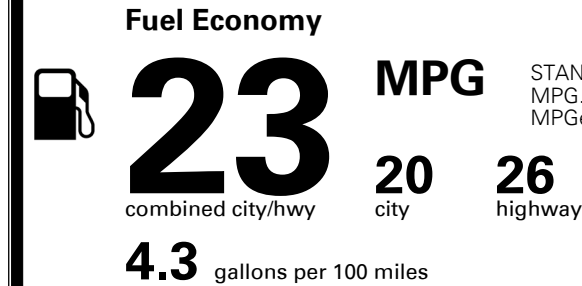

\$395.00
 \$795.00

 \$210.00
 \$155.00
 \$450.00

MSRP INCLUDING OPTIONS

\$ 43,495.00

INLAND FREIGHT AND HANDLING

\$ 1,045.00

TOTAL MANUFACTURER'S SUGGESTED RETAIL PRICE ▶

\$ 44,540.00

EPA DOT Fuel Economy and Environment

Gasoline Vehicle

STANDARD SUVs range from 13 to 93 MPG. The best vehicle rates 136 MPGe.

You spend \$1,250 more in fuel costs over 5 years
 compared to the average new vehicle.