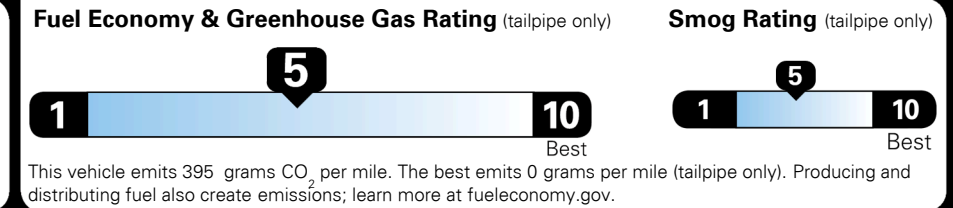

STANDARD SUVs range from 13 to 93 MPG. The best vehicle rates 136 MPGe.

You spend $1,250 more in fuel costs over 5 years
compared to the average new vehicle.

Annual fuel cost $1,750

Actual results will vary for many reasons, including driving conditions and how you drive and maintain your vehicle. The average new vehicle gets 27 MPG and costs $7,500 to fuel over 5 years. Cost estimates are based on 15,000 miles per year at $ 2.70 per gallon. MPGe is miles per gasoline gallon equivalent. Vehicle emissions are a significant cause of climate change and smog.

fueleconomy.gov

Calculate personalized estimates and compare vehicles

GOVERNMENT 5-STAR SAFETY RATINGS

Overall Vehicle Score Not Rated

Based on the combined rating of frontal, side and rollover. Should ONLY be compared to other vehicles of similar size and weight.

Frontal	Driver	Not Rated
Crash	Passenger	Not Rated

Based on the risk of injury in a frontal impact. Should ONLY be compared to other vehicles of similar size and weight.

Side	Front seat	Not Rated
Crash	Rear seat	Not Rated

Star ratings based on the risk of injury in a side impact.

Rollover Not Rated

Star ratings based on the risk of rollover in a single-vehicle crash.

Star ratings range from 1 to 5 stars (★★★★★) with 5 being the highest.

Source: National Highway Traffic Safety Administration (NHTSA).

www.safercar.gov or 1-888-327-4236

Manufacturer's suggested retail price includes Manufacturer's recommended pre-delivery service. License and title fees, state and local taxes and other dealer installed options and accessories are not included in the manufacturer's suggested retail price.

PARTS CONTENT INFORMATION

FOR VEHICLES IN THIS CAR LINE U.S./CANADIAN PARTS CONTENT: 51 %

MAJOR SOURCES OF FOREIGN PARTS: KOREA: 49%

NOTE: PARTS CONTENT DOES NOT INCLUDE FINAL ASSEMBLY, DISTRIBUTION, OR OTHER NON-PARTS COSTS.

FOR THIS VEHICLE FINAL ASSEMBLY POINT: WEST POINT, GA, USA

COUNTRY OF ORIGIN

ENGINE: KOREA

TRANSMISSION: USA

TOTAL ADDITIONAL WEIGHT: 73.1