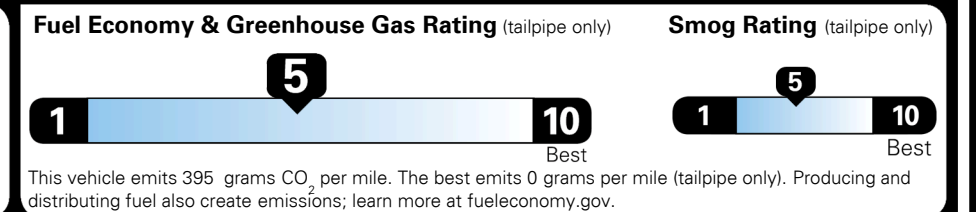

Actual results will vary for many reasons, including driving conditions and how you drive and maintain your vehicle. The average new vehicle gets 27 MPG and costs $7,500 to fuel over 5 years. Cost estimates are based on 15,000 miles per year at $ 2.70 per gallon. MPGe is miles per gasoline gallon equivalent. Vehicle emissions are a significant cause of climate change and smog.

fueleconomy.gov

Calculate personalized estimates and compare vehicles

GOVERNMENT 5-STAR SAFETY RATINGS

Overall Vehicle Score	Not Rated	
Based on the combined rating of frontal, side and rollover. Should ONLY be compared to other vehicles of similar size and weight.		
Frontal Crash	Driver Passenger	Not Rated
Based on the risk of injury in a frontal impact. Should ONLY be compared to other vehicles of similar size and weight.		
Side Crash	Front seat Rear seat	Not Rated
Star ratings based on the risk of injury in a side impact.		
Rollover	Not Rated	
Star ratings based on the risk of rollover in a single-vehicle crash.		

Star ratings range from 1 to 5 stars (★★★★★) with 5 being the highest. Source: National Highway Traffic Safety Administration (NHTSA). www.safercar.gov or 1-888-327-4236

Manufacturer's suggested retail price includes Manufacturer's recommended pre-delivery service. License and title fees, state and local taxes and other dealer installed options and accessories are not included in the manufacturer's suggested retail price.

PARTS CONTENT INFORMATION

FOR VEHICLES IN THIS CAR LINE U.S./CANADIAN PARTS CONTENT: 51 %

MAJOR SOURCES OF FOREIGN PARTS: KOREA: 49%

NOTE: PARTS CONTENT DOES NOT INCLUDE FINAL ASSEMBLY, DISTRIBUTION, OR OTHER NON-PARTS COSTS.

FOR THIS VEHICLE FINAL ASSEMBLY POINT: WEST POINT, GA, USA

COUNTRY OF ORIGIN ENGINE: KOREA

TRANSMISSION: USA