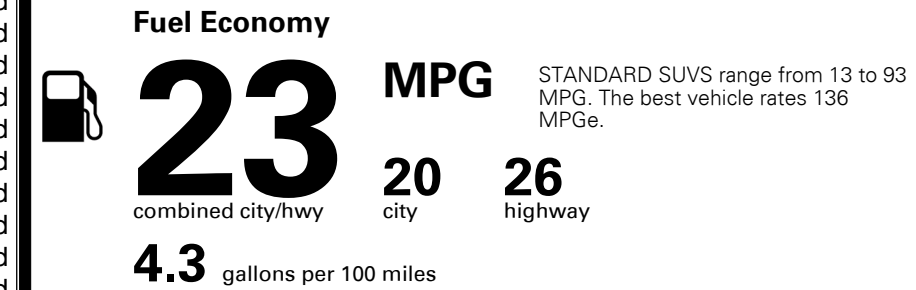

\$ 43,005.00

INLAND FREIGHT AND HANDLING

\$ 1,045.00

TOTAL MANUFACTURER'S SUGGESTED RETAIL PRICE ▶

\$ 44,050.00

TOTAL ADDITIONAL WEIGHT: 67.7

EPA DOT Fuel Economy and Environment

Gasoline Vehicle