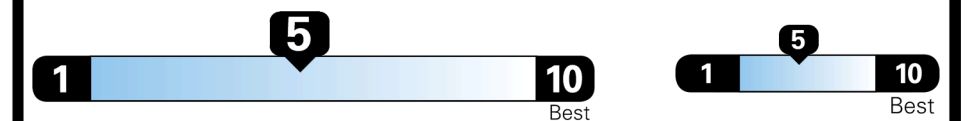

EPA DOT Fuel Economy and Environment

Gasoline Vehicle

Fuel Economy
23 MPG
combined city/hwy
20 MPG city
26 MPG highway
4.3 gallons per 100 miles

STANDARD SUVs range from 13 to 93 MPG. The best vehicle rates 136 MPGe.

You spend $1,250 more in fuel costs over 5 years compared to the average new vehicle.

Annual fuel cost $1,750

Fuel Economy & Greenhouse Gas Rating (tailpipe only) **Smog Rating** (tailpipe only)