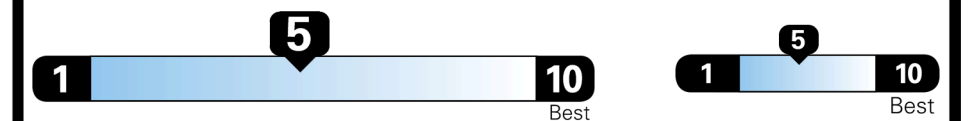

EPA DOT Fuel Economy and Environment

Gasoline Vehicle

Fuel Economy

23 MPG
combined city/hwy

20 MPG
city

26 MPG
highway

4.3 gallons per 100 miles

STANDARD SUVs range from 13 to 93 MPG. The best vehicle rates 136 MPGe.

You spend $1,250 more in fuel costs over 5 years compared to the average new vehicle.

Annual fuel cost $1,750

Fuel Economy & Greenhouse Gas Rating (tailpipe only) **Smog Rating** (tailpipe only)

This vehicle emits 395 grams CO₂ per mile. The best emits 0 grams per mile (tailpipe only). Producing and distributing fuel also create emissions; learn more at fueleconomy.gov.

Actual results will vary for many reasons, including driving conditions and how you drive and maintain your vehicle. The average new vehicle gets 27 MPG and costs $7,500 to fuel over 5 years. Cost estimates are based on 15,000 miles per year at $ 2.70 per gallon. MPGe is miles per gasoline gallon equivalent. Vehicle emissions are a significant cause of climate change and smog.

fueleconomy.gov

Calculate personalized estimates and compare vehicles