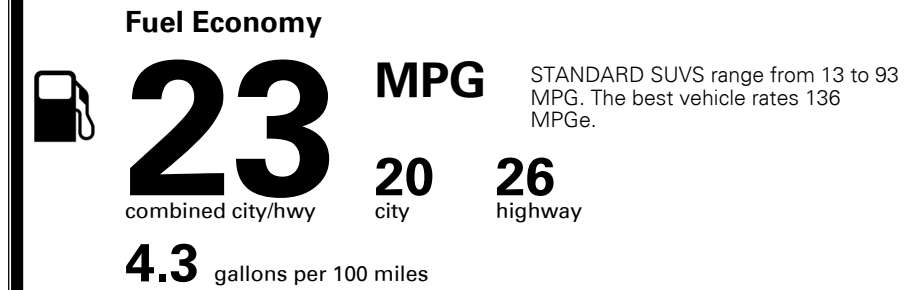

\$ 42,495.00

INLAND FREIGHT AND HANDLING

\$ 1,045.00

**TOTAL MANUFACTURER'S SUGGESTED RETAIL PRICE ▶**

**\$ 43,540.00**

TOTAL ADDITIONAL WEIGHT: 62.0

**EPA DOT Fuel Economy and Environment**

**Gasoline Vehicle**