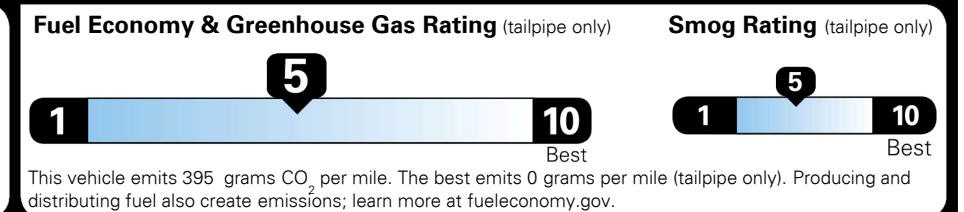

Actual results will vary for many reasons, including driving conditions and how you drive and maintain your vehicle. The average new vehicle gets 27 MPG and costs $7,500 to fuel over 5 years. Cost estimates are based on 15,000 miles per year at $ 2.70 per gallon. MPGe is miles per gasoline gallon equivalent. Vehicle emissions are a significant cause of climate change and smog.

fueleconomy.gov
Calculate personalized estimates and compare vehicles

Smartphone QR Code

GOVERNMENT 5-STAR SAFETY RATINGS

Overall Vehicle Score	Not Rated	
Based on the combined rating of frontal, side and rollover. Should ONLY be compared to other vehicles of similar size and weight.		
Frontal Crash	Driver Passenger	Not Rated
Based on the risk of injury in a frontal impact. Should ONLY be compared to other vehicles of similar size and weight.		
Side Crash	Front seat Rear seat	Not Rated
Star ratings based on the risk of injury in a side impact.		
Rollover	Not Rated	
Star ratings based on the risk of rollover in a single-vehicle crash.		

Star ratings range from 1 to 5 stars (★★★★★) with 5 being the highest.
Source: National Highway Traffic Safety Administration (NHTSA).
www.safercar.gov or 1-888-327-4236

Manufacturer's suggested retail price includes Manufacturer's recommended pre-delivery service. License and title fees, state and local taxes and other dealer installed options and accessories are not included in the manufacturer's suggested retail price.

PARTS CONTENT INFORMATION

FOR VEHICLES IN THIS CAR LINE U.S./CANADIAN PARTS CONTENT: 51 %

MAJOR SOURCES OF FOREIGN PARTS: KOREA: 49%

NOTE: PARTS CONTENT DOES NOT INCLUDE FINAL ASSEMBLY, DISTRIBUTION, OR OTHER NON-PARTS COSTS.

FOR THIS VEHICLE FINAL ASSEMBLY POINT: WEST POINT, GA, USA

COUNTRY OF ORIGIN ENGINE: KOREA

TRANSMISSION: USA