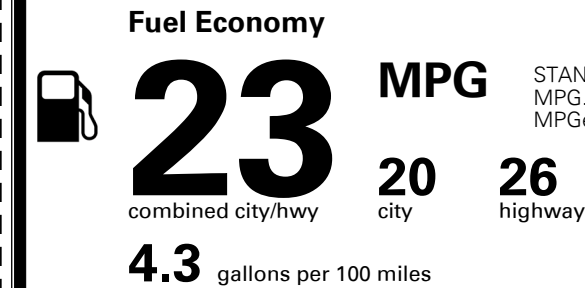

\$395.00
 Included
 \$795.00

 \$310.00
 \$210.00
 \$50.00
 \$60.00

MSRP INCLUDING OPTIONS

\$ 43,310.00

INLAND FREIGHT AND HANDLING

\$ 1,045.00

TOTAL MANUFACTURER'S SUGGESTED RETAIL PRICE ▶

\$ 44,355.00

EPA DOT Fuel Economy and Environment

Gasoline Vehicle

You spend
\$1,250
 more in fuel costs
 over 5 years
 compared to the
 average new vehicle.

Annual fuel cost
\$1,750

Actual results will vary for many reasons, including driving conditions and how you drive and maintain your vehicle. The average new vehicle gets 27 MPG and costs \$7,500 to fuel over 5 years. Cost estimates are based on 15,000 miles per year at \$ 2.70 per gallon. MPGe is miles per gasoline gallon equivalent. Vehicle emissions are a significant cause of climate change and smog.