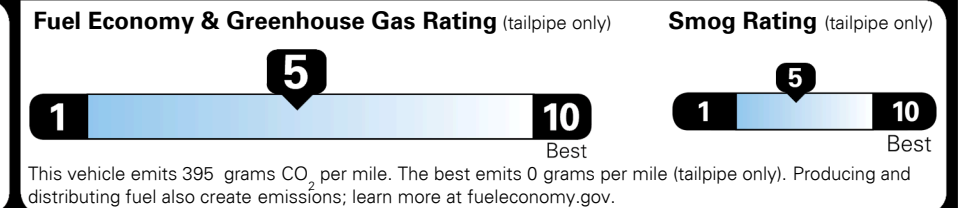

\$395.00
 Included
 \$795.00

 \$310.00
 \$210.00
 \$50.00
 \$60.00

MSRP INCLUDING OPTIONS

\$ 43,310.00

INLAND FREIGHT AND HANDLING

\$ 1,045.00

TOTAL MANUFACTURER'S SUGGESTED RETAIL PRICE ▶

\$ 44,355.00

EPA DOT Fuel Economy and Environment

Gasoline Vehicle

You spend
\$1,250
 more in fuel costs
 over 5 years
 compared to the
 average new vehicle.

Annual fuel cost
\$1,750

Actual results will vary for many reasons, including driving conditions and how you drive and maintain your vehicle. The average new vehicle gets 27 MPG and costs \$7,500 to fuel over 5 years. Cost estimates are based on 15,000 miles per year at \$ 2.70 per gallon. MPGe is miles per gasoline gallon equivalent. Vehicle emissions are a significant cause of climate change and smog.