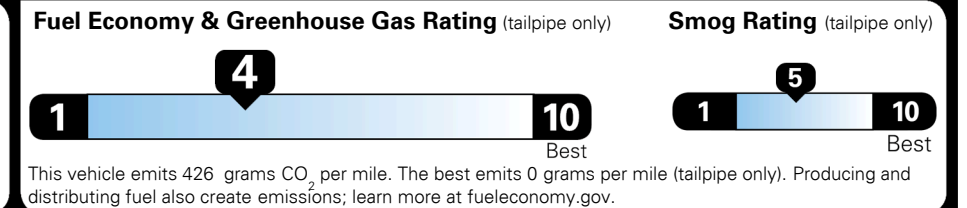

Actual results will vary for many reasons, including driving conditions and how you drive and maintain your vehicle. The average new vehicle gets 27 MPG and costs $7,500 to fuel over 5 years. Cost estimates are based on 15,000 miles per year at $ 2.70 per gallon. MPGe is miles per gasoline gallon equivalent. Vehicle emissions are a significant cause of climate change and smog.

fueleconomy.gov

Calculate personalized estimates and compare vehicles

GOVERNMENT 5-STAR SAFETY RATINGS

Overall Vehicle Score	Not Rated	
Based on the combined rating of frontal, side and rollover. Should ONLY be compared to other vehicles of similar size and weight.		
Frontal Crash	Driver	Not Rated
Based on the risk of injury in a frontal impact. Should ONLY be compared to other vehicles of similar size and weight.	Passenger	Not Rated
Side Crash	Front seat	Not Rated
Star ratings based on the risk of injury in a side impact.	Rear seat	Not Rated
Rollover	Not Rated	
Star ratings based on the risk of rollover in a single-vehicle crash.		

Star ratings range from 1 to 5 stars (★★★★★) with 5 being the highest.
Source: National Highway Traffic Safety Administration (NHTSA).
www.safercar.gov or 1-888-327-4236

Manufacturer's suggested retail price includes Manufacturer's recommended pre-delivery service. License and title fees, state and local taxes and other dealer installed options and accessories are not included in the manufacturer's suggested retail price.

PARTS CONTENT INFORMATION

FOR VEHICLES IN THIS CAR LINE U.S./CANADIAN PARTS CONTENT: 51 %

MAJOR SOURCES OF FOREIGN PARTS: KOREA: 49%

NOTE: PARTS CONTENT DOES NOT INCLUDE FINAL ASSEMBLY, DISTRIBUTION, OR OTHER NON-PARTS COSTS.

FOR THIS VEHICLE FINAL ASSEMBLY POINT: WEST POINT, GA, USA

COUNTRY OF ORIGIN ENGINE: KOREA
TRANSMISSION: USA