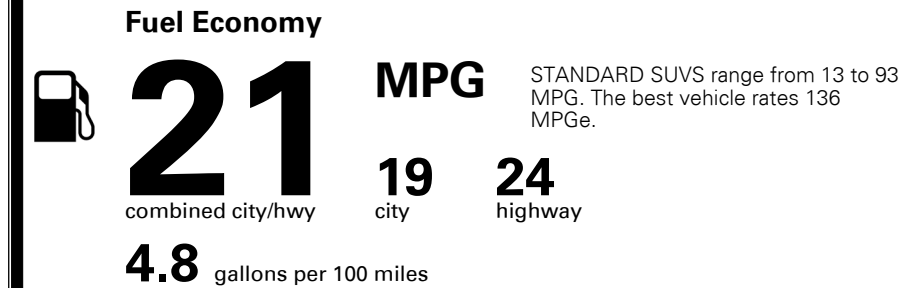

WARRANTY
10 Year/100,000 Mile Limited Powertrain Warranty
5 Year/60,000 Mile Limited Basic Warranty
5 Year/60,000 Mile Roadside Assistance

*Ask dealer for details

TOTAL ADDITIONAL WEIGHT: 63.1

MANUFACTURER'S SUGGESTED RETAIL PRICE ►

COMPARE EX AWD FEATURES

1. Added to/in place of standard LX AWD features
2. Power Tilt & Sliding Sunroof
   - Smart (Hands-free) Power Liftgate
   - Leather Seat Trim (replaces SOFINO)
   - Navigation with enhanced UVO link^ features
   - ^Includes 1 year service; see owners.kia.com for details
   - AM/FM w/ 10" Touchscreen & Rearview Camera
   - Power Driver and Passenger Seats
   - Heated & Ventilated Front Seats
   - Heated Steering Wheel
   - Tri-Zone Auto Climate Control
   - Highway Driving Assist
   - Wireless Phone Charger
   - Side Window Curtains on Rear Doors
   - Acoustic Front Door Windows
   - Power Folding Outside Mirrors
   - 18" Machined Finished Alloy Wheels
   - Roof Rack Rails & LED Tail Lamps

ADDITIONAL INSTALLED EQUIPMENT: (In addition to or in place of standard features)

- Towing Package $795.00
- Tow Hitch
- Self-Leveling Rear Suspension
- Carpeted Floor Mats $210.00
- Mud Guards $115.00
- Wheel Locks $60.00

MSRP INCLUDING OPTIONS $ 40,270.00

INLAND FREIGHT AND HANDLING $ 1,045.00

TOTAL MANUFACTURER'S SUGGESTED RETAIL PRICE ► $ 41,315.00

EPA DOT Fuel Economy and Environment

Gasoline Vehicle

You spend $2,250 more in fuel costs over 5 years compared to the average new vehicle.

Annual fuel cost $1,950