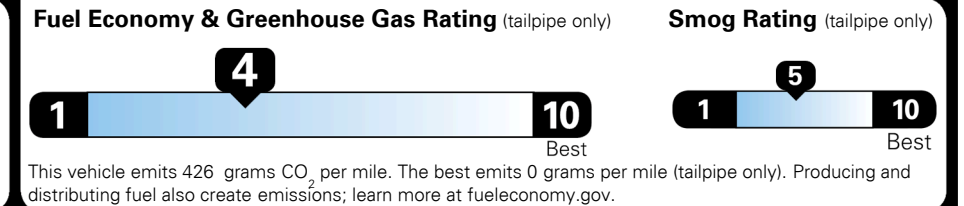

You spend
$2,250
more in fuel costs
over 5 years
compared to the
average new vehicle.

Annual fuel cost
$1,950