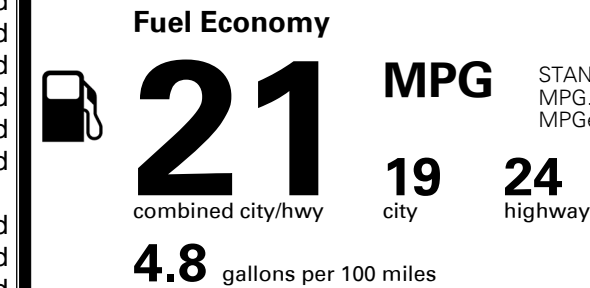

\$ 1,045.00

TOTAL MANUFACTURER'S SUGGESTED RETAIL PRICE ▶

\$ 40,905.00

EPA DOT Fuel Economy and Environment

Gasoline Vehicle

You spend
\$2,250
 more in fuel costs
 over 5 years
 compared to the
 average new vehicle.

Annual fuel cost
\$1,950

Actual results will vary for many reasons, including driving conditions and how you drive and maintain your vehicle. The average new vehicle gets 27 MPG and costs \$7,500 to fuel over 5 years. Cost estimates are based on 15,000 miles per year at \$ 2.70 per gallon. MPGe is miles per gasoline gallon equivalent. Vehicle emissions are a significant cause of climate change and smog.