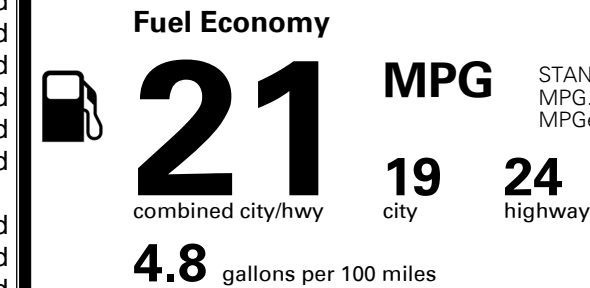

TOTAL ADDITIONAL WEIGHT: 17.7

EPA DOT Fuel Economy and Environment

Gasoline Vehicle

STANDARD SUVs range from 13 to 93 MPG. The best vehicle rates 136 MPGe.

You spend
\$2,250
 more in fuel costs
 over 5 years
 compared to the
 average new vehicle.