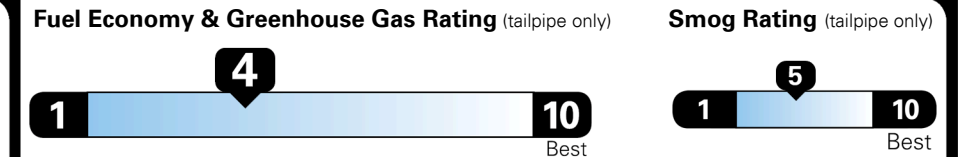

This vehicle emits 426 grams CO₂ per mile. The best emits 0 grams per mile (tailpipe only). Producing and distributing fuel also create emissions; learn more at fueleconomy.gov.

Actual results will vary for many reasons, including driving conditions and how you drive and maintain your vehicle. The average new vehicle gets 27 MPG and costs $7,500 to fuel over 5 years. Cost estimates are based on 15,000 miles per year at $ 2.70 per gallon. MPGe is miles per gasoline gallon equivalent. Vehicle emissions are a significant cause of climate change and smog.

fueleconomy.gov

Calculate personalized estimates and compare vehicles

GOVERNMENT 5-STAR SAFETY RATINGS

Overall Vehicle Score   **Not Rated**

Based on the combined rating of frontal, side and rollover.
Should ONLY be compared to other vehicles of similar size and weight.

Frontal   Driver   **Not Rated**

Crash   Passenger   **Not Rated**

Based on the risk of injury in a frontal impact.
Should ONLY be compared to other vehicles of similar size and weight.

Side   Front seat   **Not Rated**

Crash   Rear seat   **Not Rated**

Star ratings based on the risk of injury in a side impact.

Rollover   **Not Rated**

Star ratings based on the risk of rollover in a single-vehicle crash.

Star ratings range from 1 to 5 stars (★★★★★) with 5 being the highest.

Source: National Highway Traffic Safety Administration (NHTSA).

www.safercar.gov or 1-888-327-4236

Manufacturer's suggested retail price includes Manufacturer's recommended pre-delivery service. License and title fees, state and local taxes and other dealer installed options and accessories are not included in the manufacturer's suggested retail price.

PARTS CONTENT INFORMATION

FOR VEHICLES IN THIS CAR LINE U.S./CANADIAN
PARTS CONTENT: 51 %

MAJOR SOURCES OF FOREIGN PARTS:
KOREA: 49%

NOTE: PARTS CONTENT DOES NOT INCLUDE FINAL ASSEMBLY, DISTRIBUTION, OR OTHER NON-PARTS COSTS.

FOR THIS VEHICLE
FINAL ASSEMBLY POINT:
WEST POINT, GA, USA

COUNTRY OF ORIGIN

ENGINE: **KOREA**

TRANSMISSION: **USA**