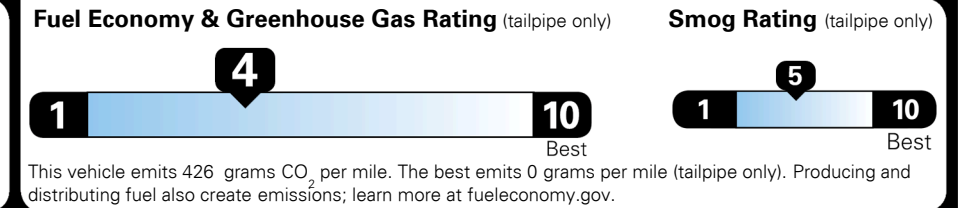

You spend
$2,250
more in fuel costs
over 5 years
compared to the
average new vehicle.

Annual fuel cost
$1,950