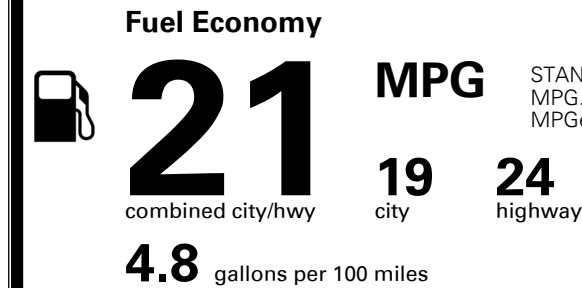

## EPA DOT Fuel Economy and Environment

Gasoline Vehicle

You spend  
**\$2,250**  
 more in fuel costs  
 over 5 years  
 compared to the  
 average new vehicle.

Annual fuel cost  
**\$1,950**

Actual results will vary for many reasons, including driving conditions and how you drive and maintain your vehicle. The average new vehicle gets 27 MPG and costs \$7,500 to fuel over 5 years. Cost estimates are based on 15,000 miles per year at \$ 2.70 per gallon. MPGe is miles per gasoline gallon equivalent. Vehicle emissions are a significant cause of climate change and smog.