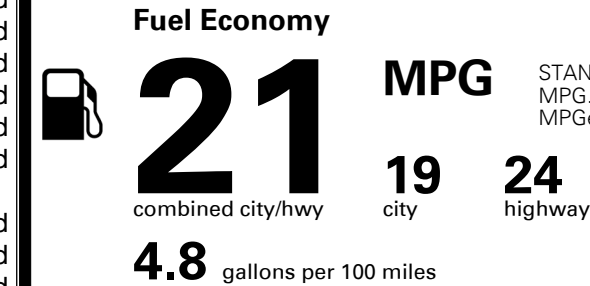

\$ 1,045.00

TOTAL MANUFACTURER'S SUGGESTED RETAIL PRICE ▶

\$ 40,905.00

EPA DOT Fuel Economy and Environment

Gasoline Vehicle

STANDARD SUVs range from 13 to 93 MPG. The best vehicle rates 136 MPGe.

You spend
\$2,250
 more in fuel costs
 over 5 years
 compared to the
 average new vehicle.

Annual fuel cost
\$1,950

Fuel Economy & Greenhouse Gas Rating (tailpipe only) Smog Rating (tailpipe only)

This vehicle emits 426 grams CO₂ per mile. The best emits 0 grams per mile (tailpipe only). Producing and distributing fuel also create emissions; learn more at fueleconomy.gov.