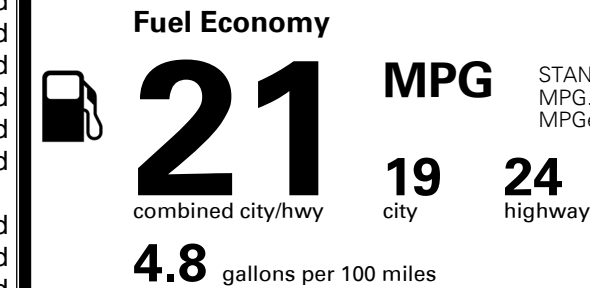

EPA DOT Fuel Economy and Environment

Gasoline Vehicle