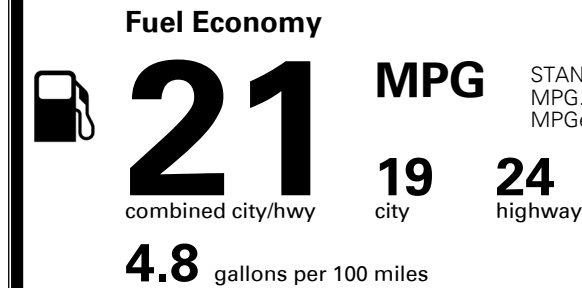

\$ 40,310.00

INLAND FREIGHT AND HANDLING

\$ 1,045.00

TOTAL MANUFACTURER'S SUGGESTED RETAIL PRICE ▶

\$ 41,355.00

EPA DOT Fuel Economy and Environment

Gasoline Vehicle

STANDARD SUVs range from 13 to 93 MPG. The best vehicle rates 136 MPGe.

You spend \$2,250 more in fuel costs over 5 years compared to the average new vehicle.

Annual fuel cost \$1,950

Fuel Economy & Greenhouse Gas Rating (tailpipe only) **Smog Rating** (tailpipe only)

This vehicle emits 426 grams CO₂ per mile. The best emits 0 grams per mile (tailpipe only). Producing and distributing fuel also create emissions; learn more at fueleconomy.gov.