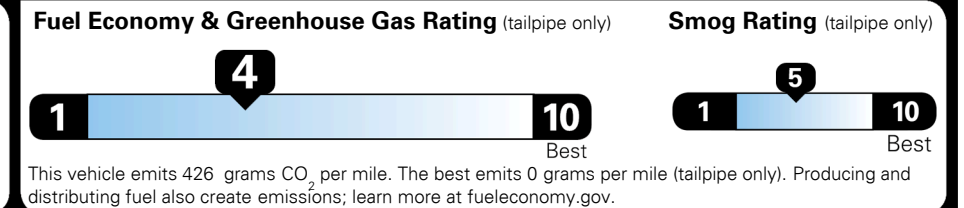

You spend
$2,250
more in fuel costs
over 5 years
compared to the
average new vehicle.

Annual fuel cost
$1,950