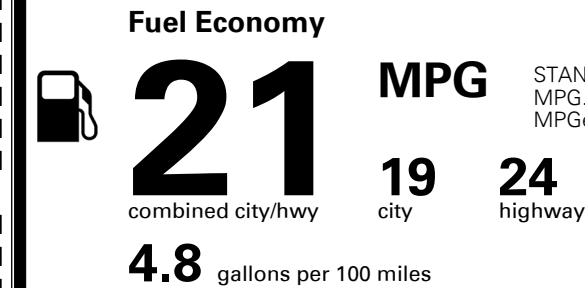

EPA DOT Fuel Economy and Environment

Gasoline Vehicle