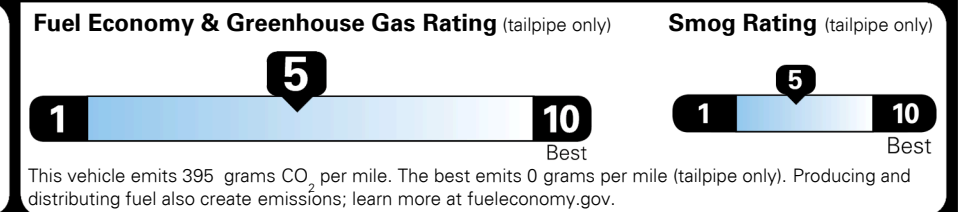

MSRP INCLUDING OPTIONS \$ 38,210.00

INLAND FREIGHT AND HANDLING \$ 1,045.00

**TOTAL MANUFACTURER'S SUGGESTED RETAIL PRICE ► \$ 39,255.00**

### EPA DOT Fuel Economy and Environment

Gasoline Vehicle

**You spend \$1,250 more in fuel costs over 5 years** compared to the average new vehicle.

**Annual fuel cost \$1,750**

Actual results will vary for many reasons, including driving conditions and how you drive and maintain your vehicle. The average new vehicle gets 27 MPG and costs \$7,500 to fuel over 5 years. Cost estimates are based on 15,000 miles per year at \$ 2.70 per gallon. MPGe is miles per gasoline gallon equivalent. Vehicle emissions are a significant cause of climate change and smog.