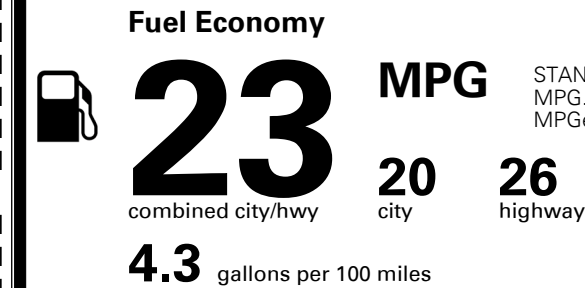

MSRP INCLUDING OPTIONS \$ 38,210.00

INLAND FREIGHT AND HANDLING \$ 1,045.00

**TOTAL MANUFACTURER'S SUGGESTED RETAIL PRICE ► \$ 39,255.00**

### EPA DOT Fuel Economy and Environment

Gasoline Vehicle

**You spend \$1,250 more in fuel costs over 5 years** compared to the average new vehicle.

**Annual fuel cost \$1,750**

Actual results will vary for many reasons, including driving conditions and how you drive and maintain your vehicle. The average new vehicle gets 27 MPG and costs \$7,500 to fuel over 5 years. Cost estimates are based on 15,000 miles per year at \$ 2.70 per gallon. MPGe is miles per gasoline gallon equivalent. Vehicle emissions are a significant cause of climate change and smog.