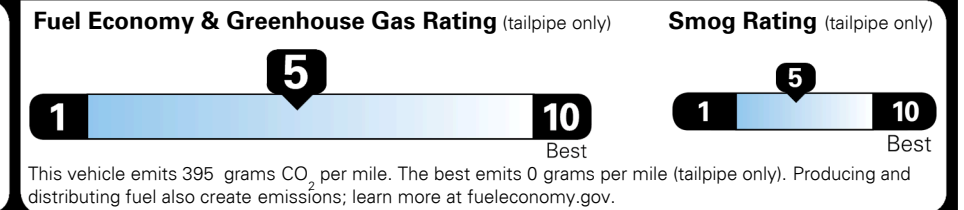

Actual results will vary for many reasons, including driving conditions and how you drive and maintain your vehicle. The average new vehicle gets 27 MPG and costs $7,500 to fuel over 5 years. Cost estimates are based on 15,000 miles per year at $ 2.70 per gallon. MPGe is miles per gasoline gallon equivalent. Vehicle emissions are a significant cause of climate change and smog.

fueleconomy.gov

Calculate personalized estimates and compare vehicles

GOVERNMENT 5-STAR SAFETY RATINGS

Overall Vehicle Score			Not Rated
Based on the combined rating of frontal, side and rollover. Should ONLY be compared to other vehicles of similar size and weight.			
Frontal	Driver	Not Rated	
Crash	Passenger	Not Rated	
Based on the risk of injury in a frontal impact. Should ONLY be compared to other vehicles of similar size and weight.			
Side	Front seat	Not Rated	
Crash	Rear seat	Not Rated	
Star ratings based on the risk of injury in a side impact.			
Rollover			Not Rated
Star ratings based on the risk of rollover in a single-vehicle crash.			

Star ratings range from 1 to 5 stars (★★★★★) with 5 being the highest.
Source: National Highway Traffic Safety Administration (NHTSA).
www.safercar.gov or 1-888-327-4236

Manufacturer's suggested retail price includes Manufacturer's recommended pre-delivery service. License and title fees, state and local taxes and other dealer installed options and accessories are not included in the manufacturer's suggested retail price.

PARTS CONTENT INFORMATION

FOR VEHICLES IN THIS CAR LINE U.S./CANADIAN PARTS CONTENT: 51 %

MAJOR SOURCES OF FOREIGN PARTS: KOREA: 49%

NOTE: PARTS CONTENT DOES NOT INCLUDE FINAL ASSEMBLY, DISTRIBUTION, OR OTHER NON-PARTS COSTS.

FOR THIS VEHICLE FINAL ASSEMBLY POINT: WEST POINT, GA, USA

COUNTRY OF ORIGIN ENGINE: KOREA
TRANSMISSION: USA