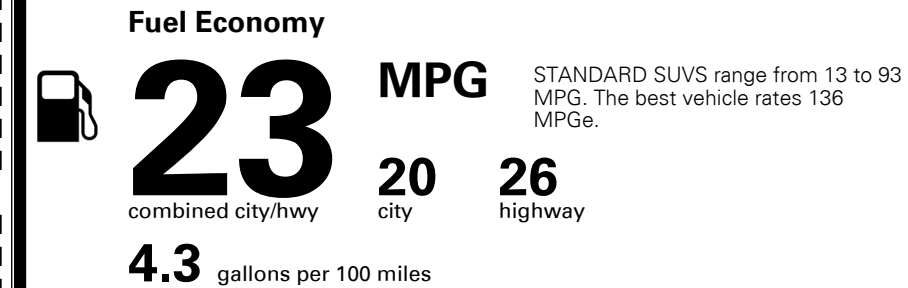

\$ 1,045.00

TOTAL MANUFACTURER'S SUGGESTED RETAIL PRICE ►

\$ 39,315.00

EPA DOT Fuel Economy and Environment

Gasoline Vehicle

You spend \$1,250 more in fuel costs over 5 years compared to the average new vehicle.