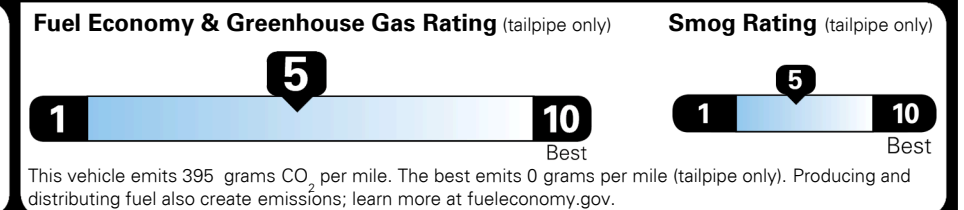

You spend $1,250 more in fuel costs over 5 years compared to the average new vehicle.

Annual fuel cost $1,750