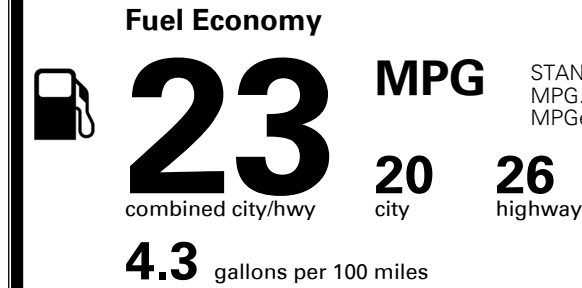

\$ 1,045.00

TOTAL MANUFACTURER'S SUGGESTED RETAIL PRICE ▶

\$ 38,560.00

EPA DOT Fuel Economy and Environment

Gasoline Vehicle

You spend \$1,250 more in fuel costs over 5 years compared to the average new vehicle.

Annual fuel cost \$1,750

Actual results will vary for many reasons, including driving conditions and how you drive and maintain your vehicle. The average new vehicle gets 27 MPG and costs \$7,500 to fuel over 5 years. Cost estimates are based on 15,000 miles per year at \$ 2.70 per gallon. MPGe is miles per gasoline gallon equivalent. Vehicle emissions are a significant cause of climate change and smog.