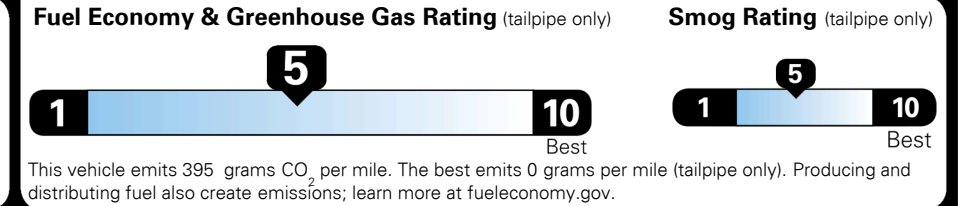

You spend $1,250 more in fuel costs over 5 years compared to the average new vehicle.

Annual fuel cost $1,750